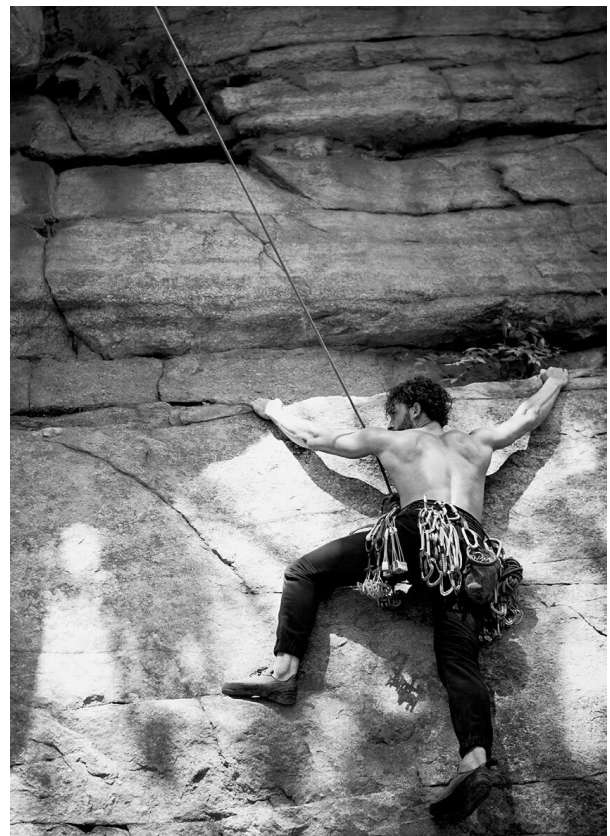

SCOUT

MODEL • AGENCY

MATT G. 30 PLUS

HEIGHT 183 cm BUST/WAIST/HIPS 100/79/100 cm EYES brown HAIR brown SHOES 44.5 LOCATION Cape Town