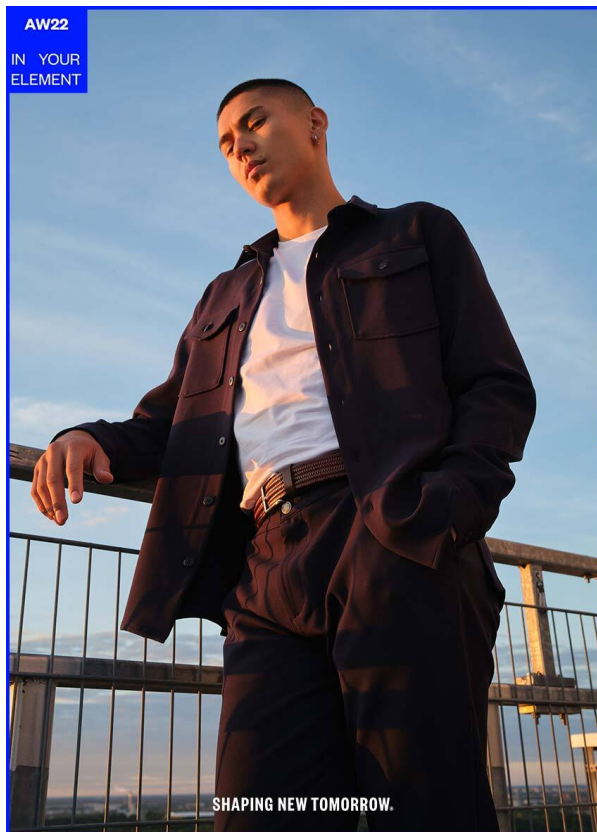

SCOUT

MODEL ● AGENCY

MAURITIUS L. IN TOWN

HEIGHT 185 cm BUST/WAIST/HIPS 95/77/96 cm EYES brown HAIR dark brown SHOES 43 LOCATION Basel CH