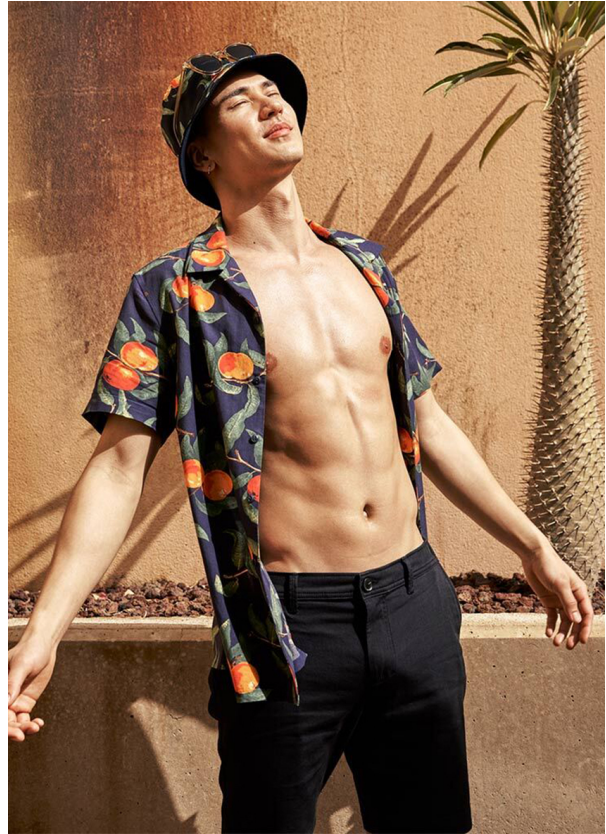

SCOUT

MODEL • AGENCY

MAURITIUS L. IN TOWN

HEIGHT 185 cm BUST/WAIST/HIPS 95/77/96 cm EYES brown HAIR dark brown SHOES 43 LOCATION Basel CH