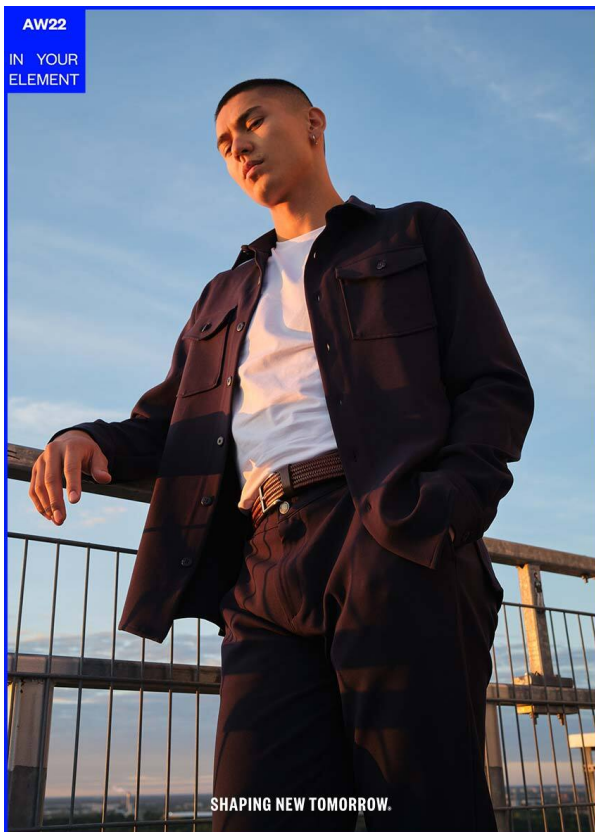

SCOUT

MODEL ● AGENCY

MAURITIUS L. IN TOWN

HEIGHT 185 cm BUST/WAIST/HIPS 95/77/96 cm EYES brown HAIR dark brown SHOES 43 LOCATION Basel CH