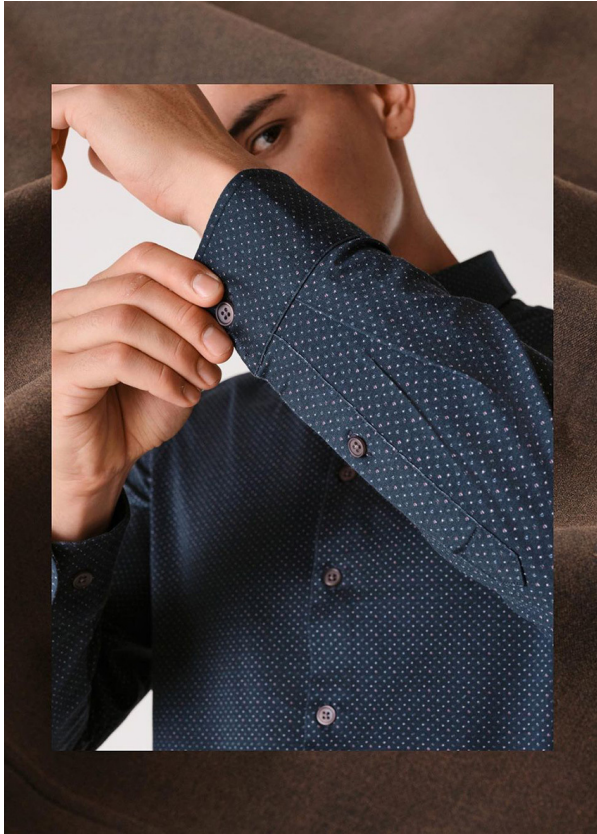

SCOUT

MODEL • AGENCY

MAURITIUS LO. ^{HANDS}

HEIGHT 185 cm BUST/WAIST/HIPS 97/78/97 cm EYES brown HAIR dark brown SHOES 43 LOCATION Basel

SCOUT

MODEL • AGENCY

MAURITIUS LO. HANDS

HEIGHT 185 cm BUST/WAIST/HIPS 97/78/97 cm EYES brown HAIR dark brown SHOES 43 LOCATION Basel