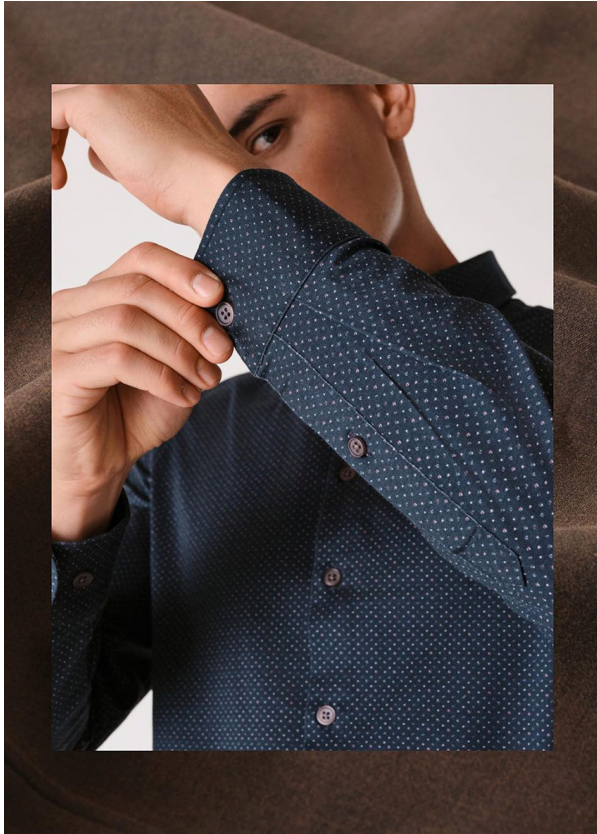

SCOUT

MODEL • AGENCY

MAURITIUS LO. HANDS

HEIGHT 185 cm BUST/WAIST/HIPS 97/78/97 cm EYES brown HAIR dark brown SHOES 43 LOCATION Basel

SCOUT

MODEL • AGENCY

MAURITIUS LO. HANDS

HEIGHT 185 cm BUST/WAIST/HIPS 97/78/97 cm EYES brown HAIR dark brown SHOES 43 LOCATION Basel

SCOUT

MODEL • AGENCY

MAURITIUS LO. ^{HANDS}

HEIGHT 185 cm BUST/WAIST/HIPS 97/78/97 cm EYES brown HAIR dark brown SHOES 43 LOCATION Basel

SCOUT

MODEL • AGENCY

MAURITIUS LO. ^{HANDS}

HEIGHT 185 cm BUST/WAIST/HIPS 97/78/97 cm EYES brown HAIR dark brown SHOES 43 LOCATION Basel