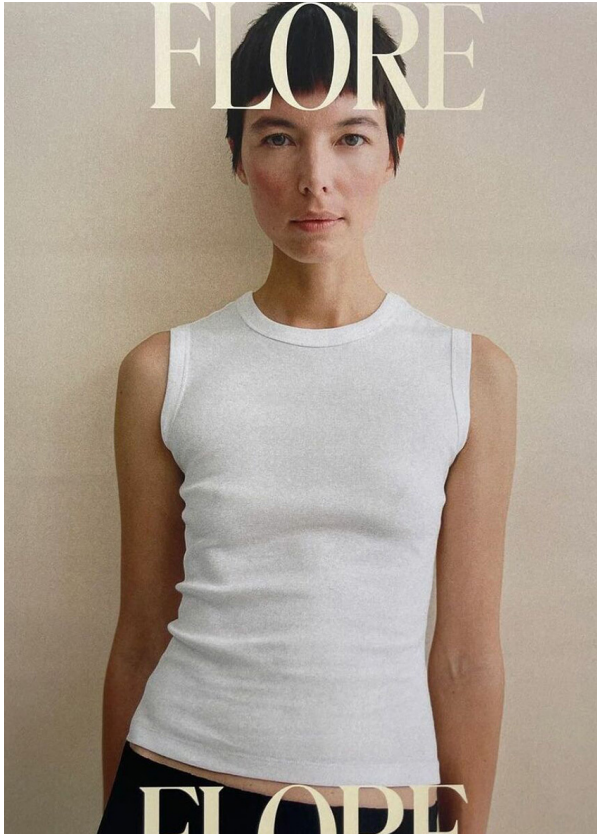

# SCOUT

MODEL • AGENCY

**MAYLIOK B.** 30 PLUS

HEIGHT 180 cm BUST/WAIST/HIPS 80/65/91.5 cm SIZE 36 EYES Green Brown HAIR Dark Brown SHOES 40.5 LOCATION Amsterdam