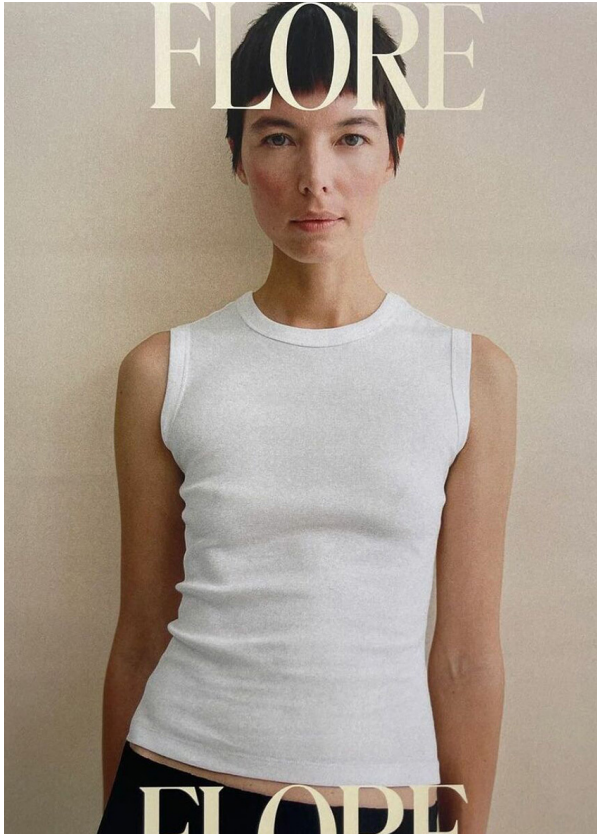

SCOUT

MODEL • AGENCY

MAYLIOK B. 30 PLUS

HEIGHT 180 cm BUST/WAIST/HIPS 80/65/91.5 cm SIZE 36 EYES Green Brown HAIR Dark Brown SHOES 40.5 LOCATION Amsterdam

SCOUT

MODEL • AGENCY

MAYLIOK B. 30 PLUS

HEIGHT 180 cm BUST/WAIST/HIPS 80/65/91.5 cm SIZE 36 EYES Green Brown HAIR Dark Brown SHOES 40.5 LOCATION Amsterdam

SCOUT

MODEL • AGENCY

MAYLIOK B. 30 PLUS

HEIGHT 180 cm BUST/WAIST/HIPS 80/65/91.5 cm SIZE 36 EYES Green Brown HAIR Dark Brown SHOES 40.5 LOCATION Amsterdam