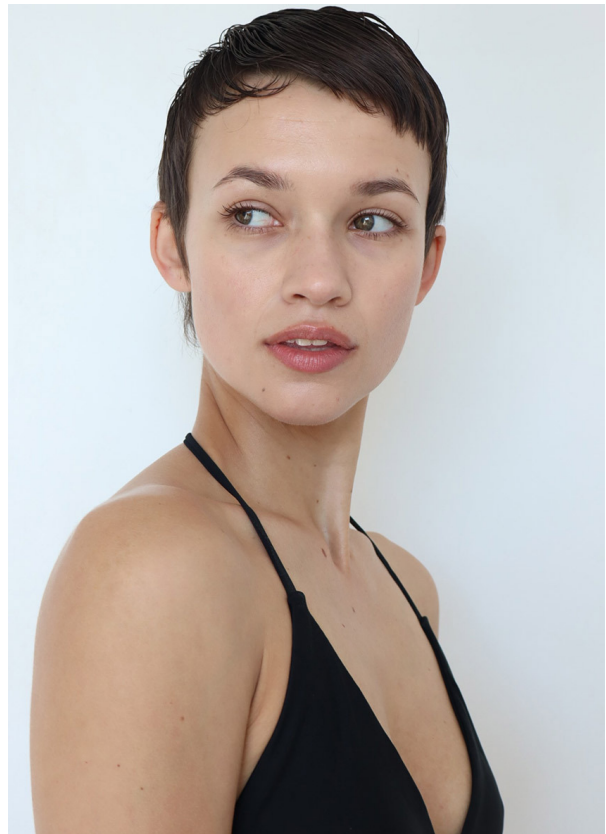

# SCOUT

MODEL • AGENCY

**MEGAN P.** MAIN

HEIGHT 175 cm BUST/WAIST/HIPS 80/62/88 cm EYES green HAIR dark brown SHOES 39 LOCATION Shanghai