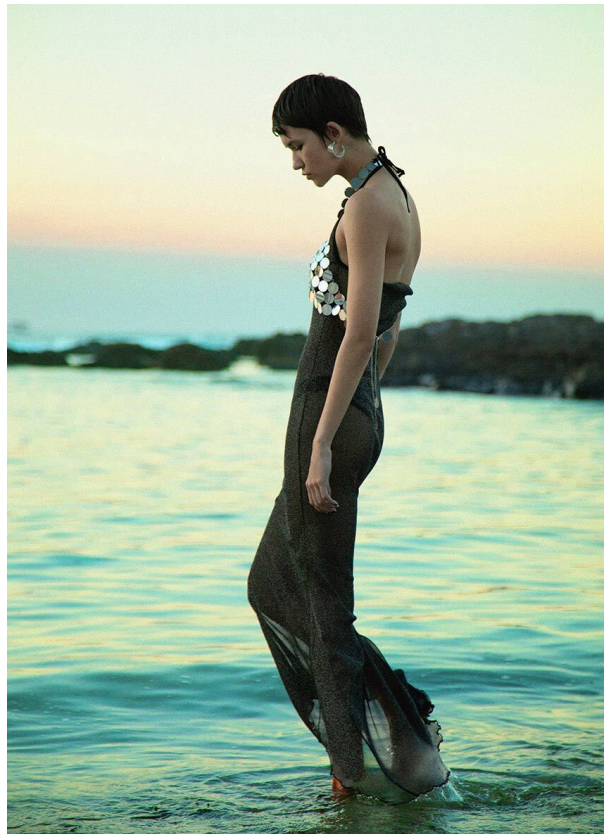

SCOUT

MODEL • AGENCY

MEGAN P. MAIN

HEIGHT 175 cm BUST/WAIST/HIPS 80/62/88 cm EYES green HAIR dark brown SHOES 39 LOCATION Shanghai