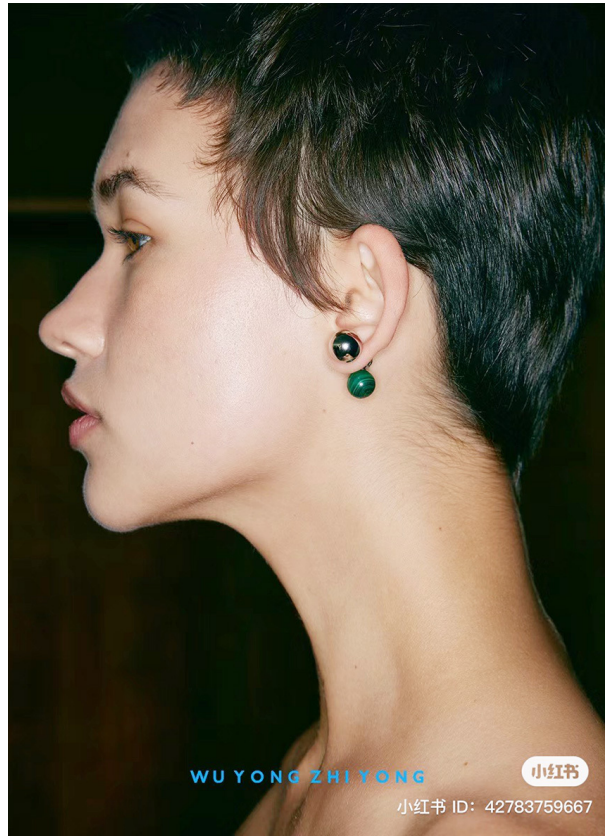

# SCOUT

MODEL • AGENCY

MEGAN P. MAIN

HEIGHT 175 cm BUST/WAIST/HIPS 80/62/88 cm EYES green HAIR dark brown SHOES 39 LOCATION Shanghai

# SCOUT

MODEL ● AGENCY

MEGAN P. MAIN

HEIGHT 175 cm BUST/WAIST/HIPS 80/62/88 cm EYES green HAIR dark brown SHOES 39 LOCATION Shanghai