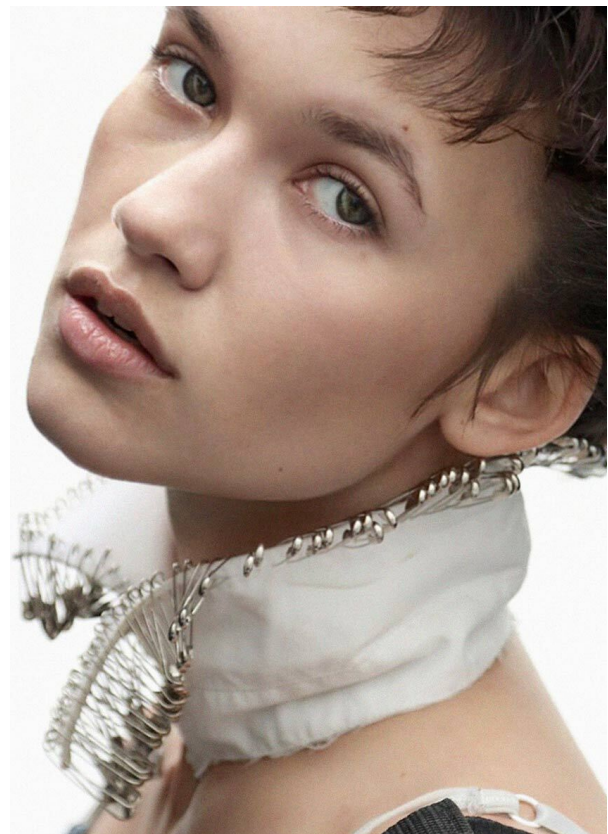

# SCOUT

MODEL • AGENCY

MEGAN P. MAIN

HEIGHT 175 cm BUST/WAIST/HIPS 80/62/88 cm EYES green HAIR dark brown SHOES 39 LOCATION Shanghai

# SCOUT

MODEL ● AGENCY

MEGAN P. MAIN

HEIGHT 175 cm BUST/WAIST/HIPS 80/62/88 cm EYES green HAIR dark brown SHOES 39 LOCATION Shanghai