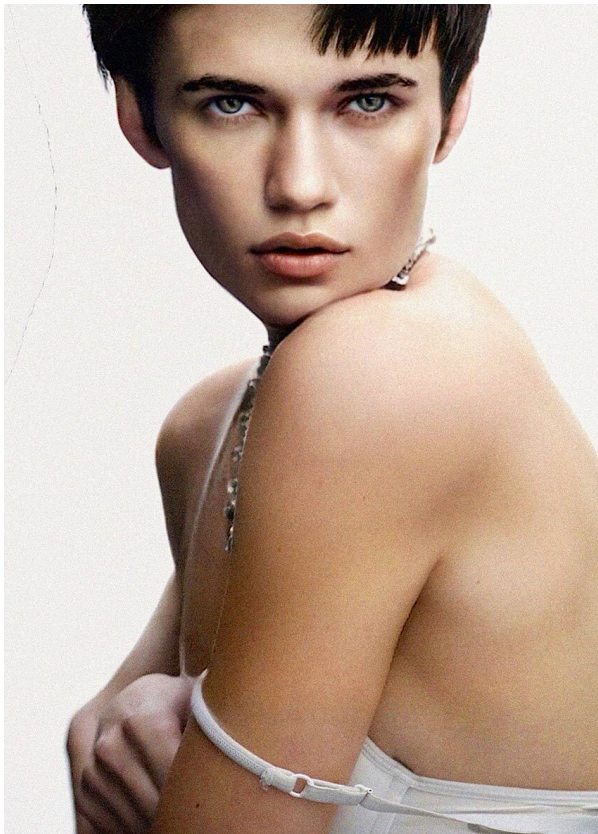

SCOUT

MODEL • AGENCY

MEGAN P. MAIN

HEIGHT 175 cm BUST/WAIST/HIPS 80/62/88 cm EYES green HAIR dark brown SHOES 39 LOCATION Shanghai

SCOUT

MODEL • AGENCY

MEGAN P. MAIN

HEIGHT 175 cm BUST/WAIST/HIPS 80/62/88 cm EYES green HAIR dark brown SHOES 39 LOCATION Shanghai

SCOUT

MODEL • AGENCY

MEGAN P. MAIN

HEIGHT 175 cm BUST/WAIST/HIPS 80/62/88 cm EYES green HAIR dark brown SHOES 39 LOCATION Shanghai