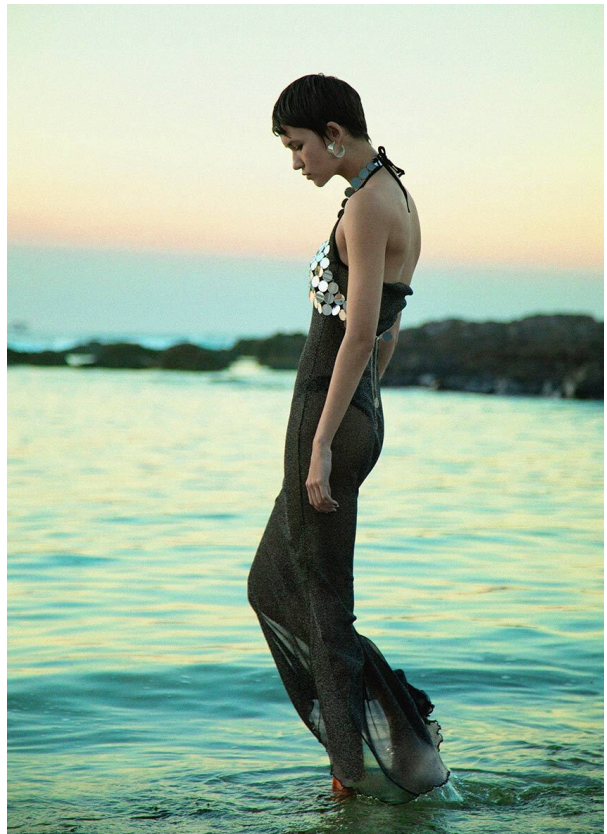

SCOUT

MODEL • AGENCY

MEGAN P. MAIN

HEIGHT 175 cm BUST/WAIST/HIPS 80/62/88 cm EYES green HAIR dark brown SHOES 39 LOCATION Shanghai

SCOUT

MODEL • AGENCY

MEGAN P. MAIN

HEIGHT 175 cm BUST/WAIST/HIPS 80/62/88 cm EYES green HAIR dark brown SHOES 39 LOCATION Shanghai