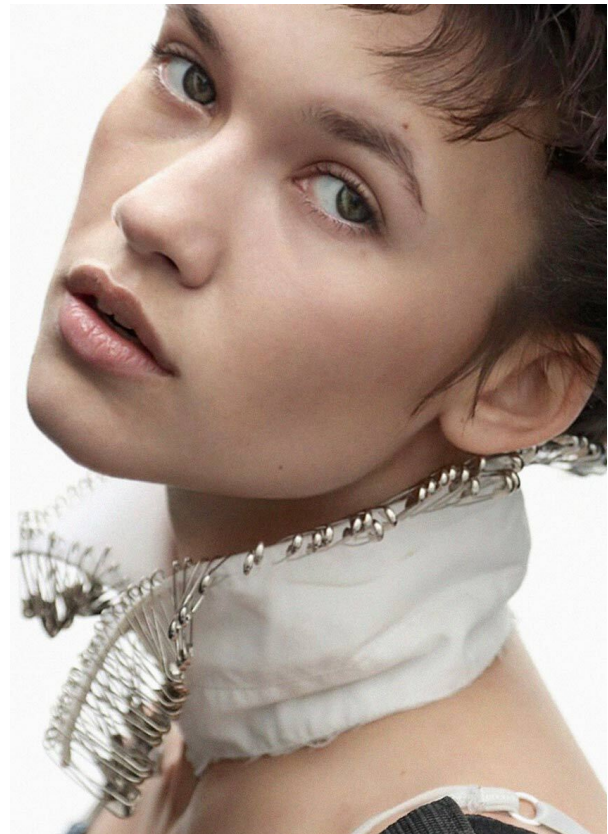

SCOUT

MODEL • AGENCY

MEGAN P. MAIN

HEIGHT 175 cm BUST/WAIST/HIPS 80/62/88 cm EYES green HAIR dark brown SHOES 39 LOCATION Shanghai

SCOUT

MODEL • AGENCY

MEGAN P. MAIN

HEIGHT 175 cm BUST/WAIST/HIPS 80/62/88 cm EYES green HAIR dark brown SHOES 39 LOCATION Shanghai

SCOUT

MODEL • AGENCY

MEGAN P. MAIN

HEIGHT 175 cm BUST/WAIST/HIPS 80/62/88 cm EYES green HAIR dark brown SHOES 39 LOCATION Shanghai