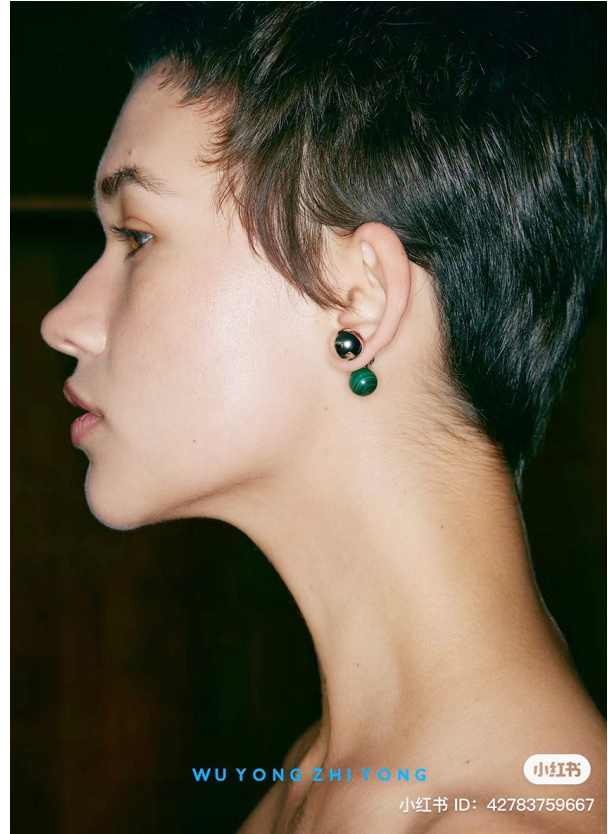

SCOUT

MODEL • AGENCY

MEGAN P. MAIN

HEIGHT 175 cm BUST/WAIST/HIPS 80/62/88 cm EYES green HAIR dark brown SHOES 39 LOCATION Shanghai

SCOUT

MODEL • AGENCY

MEGAN P. MAIN

HEIGHT 175 cm BUST/WAIST/HIPS 80/62/88 cm EYES green HAIR dark brown SHOES 39 LOCATION Shanghai

SCOUT

MODEL • AGENCY

MEGAN P. MAIN

HEIGHT 175 cm BUST/WAIST/HIPS 80/62/88 cm EYES green HAIR dark brown SHOES 39 LOCATION Shanghai