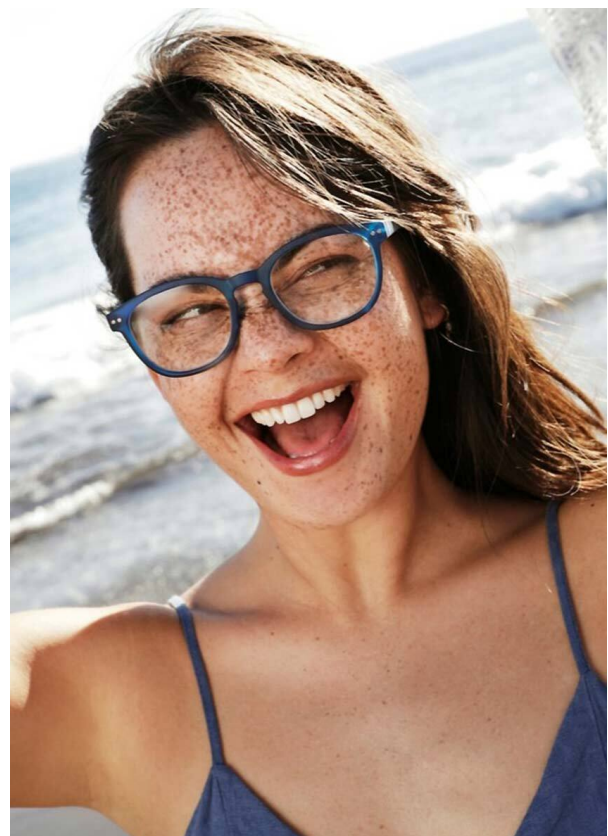

# SCOUT

MODEL ● AGENCY

**MELISSA V.** 30 PLUS

HEIGHT 170 cm BUST/WAIST/HIPS 90/74/98 cm SIZE 38 EYES brown HAIR brown SHOES 38 LOCATION Amsterdam NL

## MELISSA V. 30 PLUS

HEIGHT 170 cm BUST/WAIST/HIPS 90/74/98 cm SIZE 38 EYES brown HAIR brown SHOES 38 LOCATION Amsterdam NL