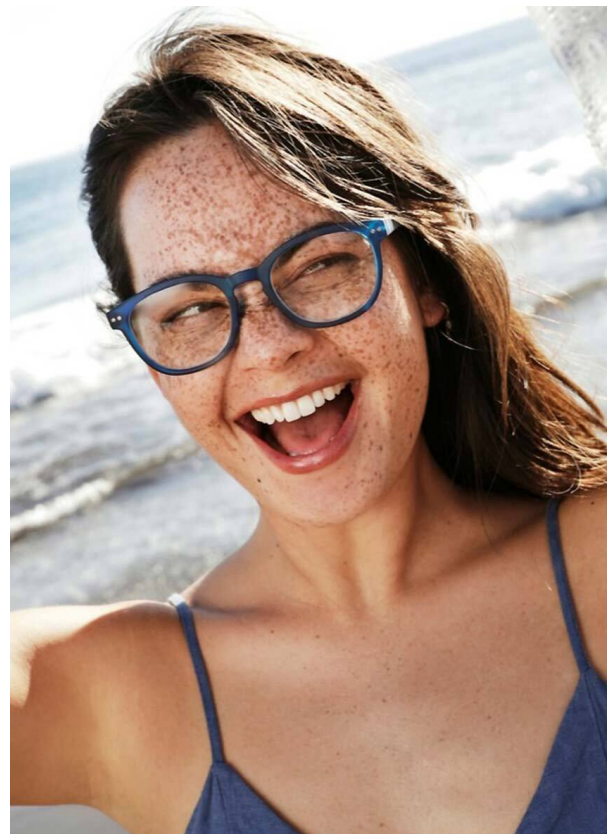

# SCOUT

MODEL ● AGENCY

**MELISSA V.** 30 PLUS

HEIGHT 170 cm BUST/WAIST/HIPS 90/74/98 cm SIZE 38 EYES brown HAIR brown SHOES 38 LOCATION Amsterdam NL

# SCOUT

MODEL ● AGENCY

MELISSA V. 30 PLUS

HEIGHT 170 cm BUST/WAIST/HIPS 90/74/98 cm SIZE 38 EYES brown HAIR brown SHOES 38 LOCATION Amsterdam NL