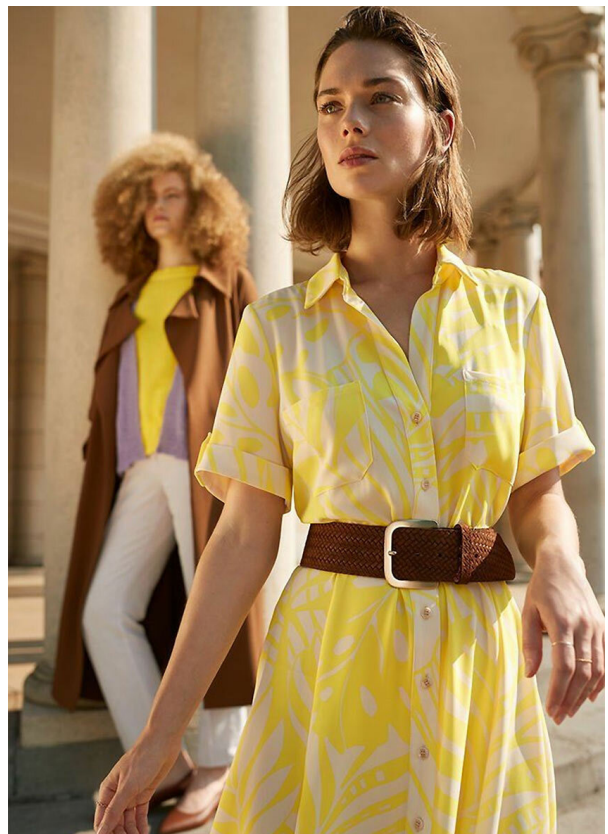

SCOUT

MODEL • AGENCY

MERLE B. 30 PLUS

HEIGHT 175 cm BUST/WAIST/HIPS 85/62/92 cm EYES blue green HAIR dark blonde SHOES 38 LOCATION Amsterdam NL

SCOUT

MODEL • AGENCY

MERLE B. 30 PLUS

HEIGHT 175 cm BUST/WAIST/HIPS 85/62/92 cm EYES blue green HAIR dark blonde SHOES 38 LOCATION Amsterdam NL