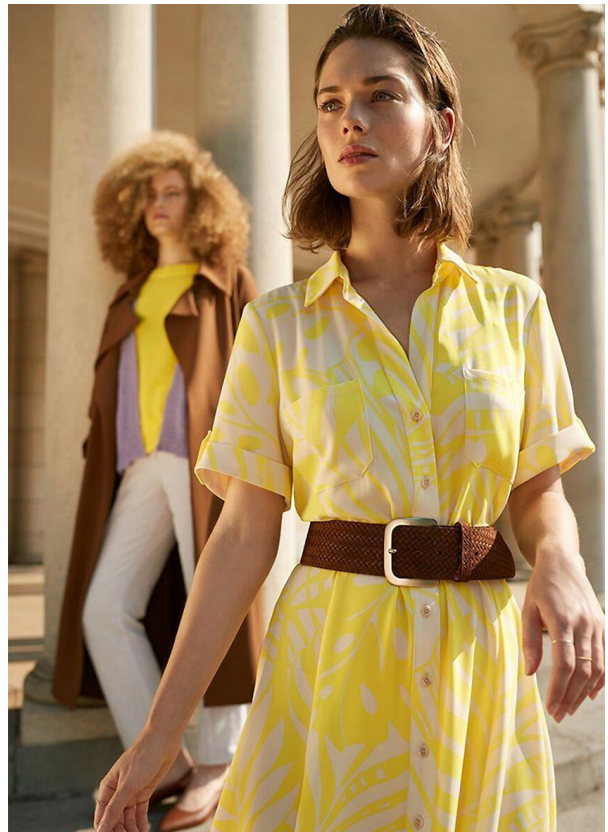

SCOUT

MODEL • AGENCY

MERLE B. 30 PLUS

HEIGHT 175 cm BUST/WAIST/HIPS 85/62/92 cm EYES blue green HAIR dark blonde SHOES 38 LOCATION Amsterdam NL

SCOUT

MODEL • AGENCY

MERLE B. 30 PLUS

HEIGHT 175 cm BUST/WAIST/HIPS 85/62/92 cm EYES blue green HAIR dark blonde SHOES 38 LOCATION Amsterdam NL