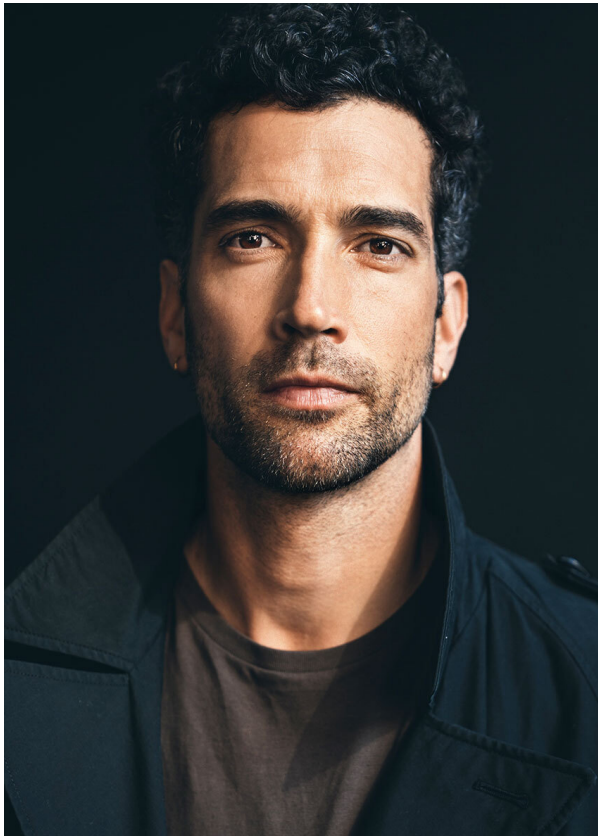

SCOUT

MODEL • AGENCY

MICHAEL A. 30 PLUS

HEIGHT 185 cm BUST/WAIST/HIPS 97/77/97 cm EYES brown HAIR dark brown SHOES 42 LOCATION München DE

SCOUT

MODEL • AGENCY

MICHAEL A. 30 PLUS

HEIGHT 185 cm BUST/WAIST/HIPS 97/77/97 cm EYES brown HAIR dark brown SHOES 42 LOCATION München DE

SCOUT

MODEL • AGENCY

MICHAEL A. 30 PLUS

HEIGHT 185 cm BUST/WAIST/HIPS 97/77/97 cm EYES brown HAIR dark brown SHOES 42 LOCATION München DE

SCOUT

MODEL ● AGENCY

MICHAEL A. 30 PLUS

HEIGHT 185 cm BUST/WAIST/HIPS 97/77/97 cm EYES brown HAIR dark brown SHOES 42 LOCATION München DE