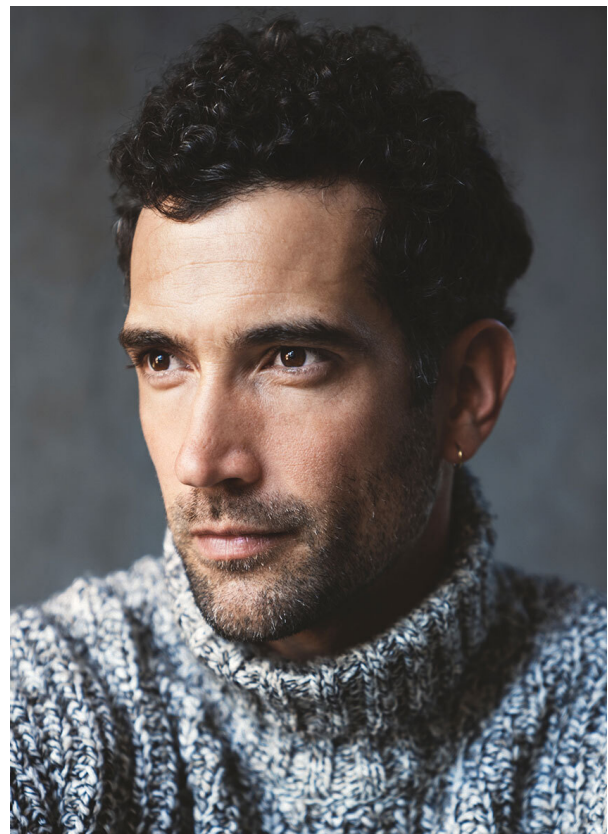

SCOUT

MODEL • AGENCY

MICHAEL A. 30 PLUS

HEIGHT 185 cm BUST/WAIST/HIPS 97/77/97 cm EYES brown HAIR dark brown SHOES 42 LOCATION München DE