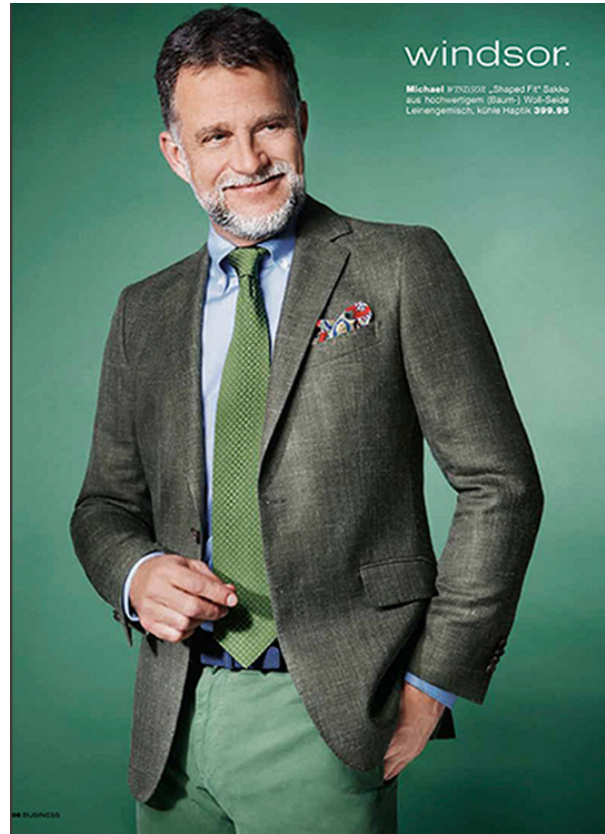

SCOUT

MODEL • AGENCY

MICHAEL DI. SILVER

HEIGHT 188 cm BUST/WAIST/HIPS 103/88/99 cm EYES blue HAIR brown SHOES 44 LOCATION Esslingen DE