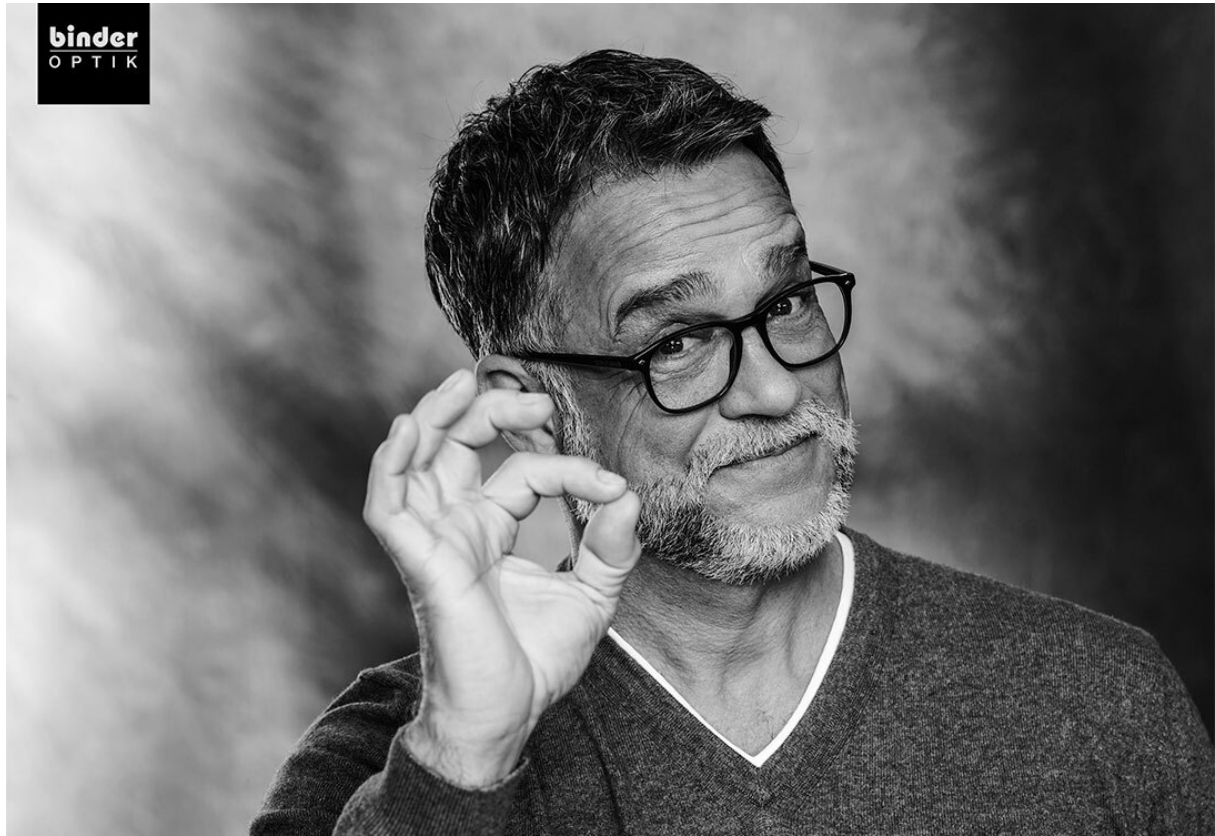

SCOUT

MODEL • AGENCY

MICHAEL DI. SILVER

HEIGHT 188 cm BUST/WAIST/HIPS 103/88/99 cm EYES blue HAIR brown SHOES 44 LOCATION Esslingen DE

SCOUT

MICHAEL DI. SILVER

MODEL • AGENCY

HEIGHT 188 cm BUST/WAIST/HIPS 103/88/99 cm EYES blue HAIR brown SHOES 44 LOCATION Esslingen DE

KARA®

SCOUT

MODEL • AGENCY

MICHAEL DI. SILVER

HEIGHT 188 cm BUST/WAIST/HIPS 103/88/99 cm EYES blue HAIR brown SHOES 44 LOCATION Esslingen DE

GET IN
TOUCH

RA

SCOUT

MODEL • AGENCY

MICHAEL DI. SILVER

HEIGHT 188 cm BUST/WAIST/HIPS 103/88/99 cm EYES blue HAIR brown SHOES 44 LOCATION Esslingen DE

SCOUT

MODEL • AGENCY

MICHAEL DI. SILVER

HEIGHT 188 cm BUST/WAIST/HIPS 103/88/99 cm EYES blue HAIR brown SHOES 44 LOCATION Esslingen DE

SCOUT

MODEL • AGENCY

MICHAEL DI. SILVER

HEIGHT 188 cm BUST/WAIST/HIPS 103/88/99 cm EYES blue HAIR brown SHOES 44 LOCATION Esslingen DE

SCOUT

MODEL • AGENCY

MICHAEL DI. SILVER

HEIGHT 188 cm BUST/WAIST/HIPS 103/88/99 cm EYES blue HAIR brown SHOES 44 LOCATION Esslingen DE