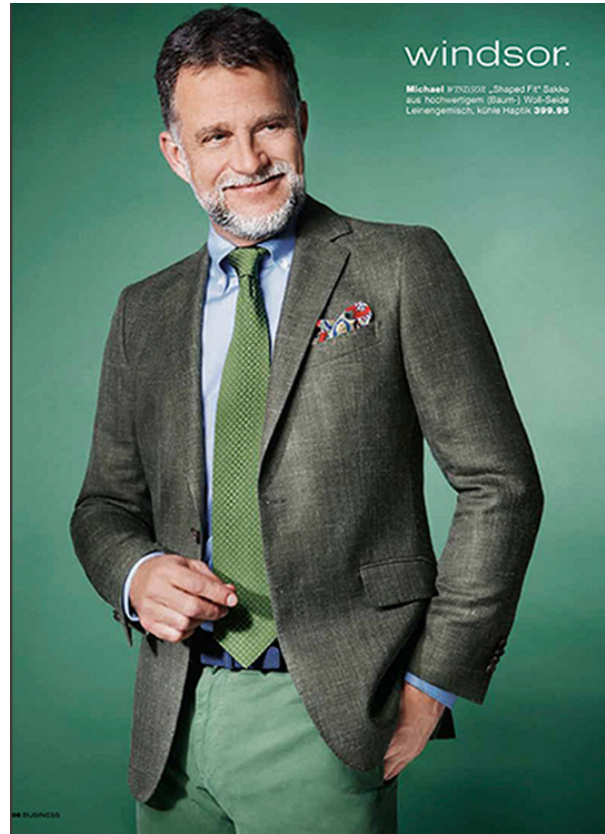

SCOUT

MODEL • AGENCY

MICHAEL DI. SILVER

HEIGHT 188 cm BUST/WAIST/HIPS 103/88/99 cm EYES blue HAIR brown SHOES 44 LOCATION Esslingen DE

SCOUT

MODEL • AGENCY

MICHAEL DI. SILVER

HEIGHT 188 cm BUST/WAIST/HIPS 103/88/99 cm EYES blue HAIR brown SHOES 44 LOCATION Esslingen DE