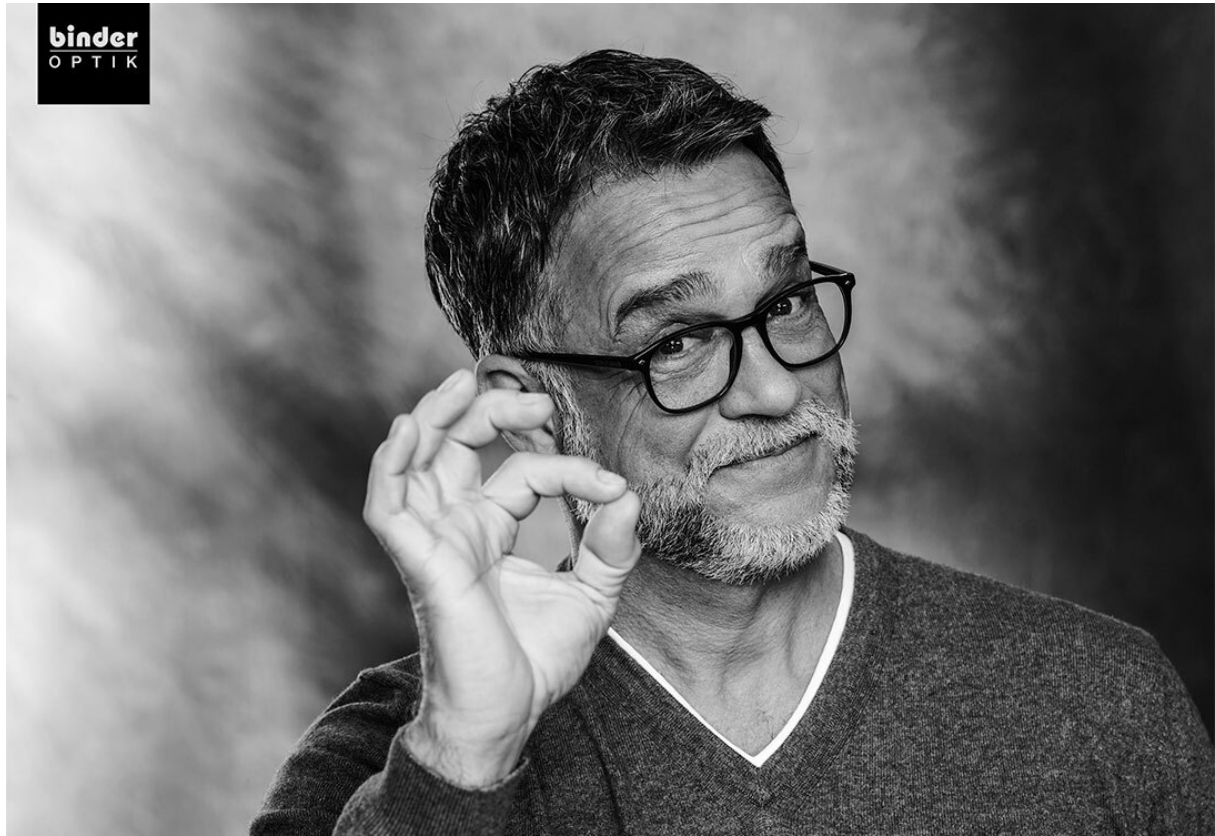

SCOUT

MODEL • AGENCY

MICHAEL DI. SILVER

HEIGHT 188 cm BUST/WAIST/HIPS 103/88/99 cm EYES blue HAIR brown SHOES 44 LOCATION Esslingen DE

SCOUT

MICHAEL DI. SILVER

MODEL • AGENCY

HEIGHT 188 cm BUST/WAIST/HIPS 103/88/99 cm EYES blue HAIR brown SHOES 44 LOCATION Esslingen DE

KARA®

SCOUT

MODEL • AGENCY

MICHAEL DI. SILVER

HEIGHT 188 cm BUST/WAIST/HIPS 103/88/99 cm EYES blue HAIR brown SHOES 44 LOCATION Esslingen DE

GET IN
TOUCH

RA

SCOUT

MODEL • AGENCY

MICHAEL DI. SILVER

HEIGHT 188 cm BUST/WAIST/HIPS 103/88/99 cm EYES blue HAIR brown SHOES 44 LOCATION Esslingen DE

Chris2

chris3

SCOUT

MODEL ● AGENCY

MICHAEL DI. SILVER

HEIGHT 188 cm BUST/WAIST/HIPS 103/88/99 cm EYES blue HAIR brown SHOES 44 LOCATION Esslingen DE

SCOUT

MODEL • AGENCY

MICHAEL DI. SILVER

HEIGHT 188 cm BUST/WAIST/HIPS 103/88/99 cm EYES blue HAIR brown SHOES 44 LOCATION Esslingen DE