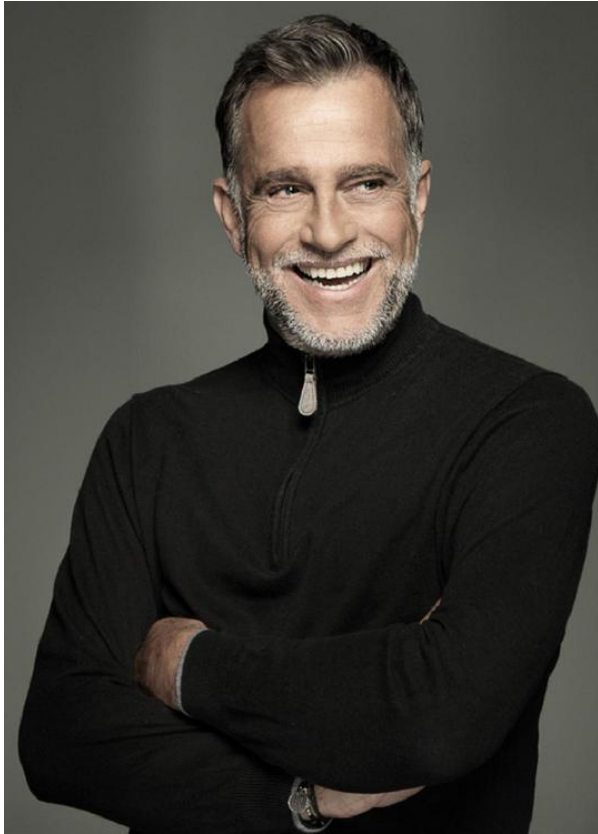

SCOUT

MODEL • AGENCY

MICHAEL DI. SILVER

HEIGHT 188 cm BUST/WAIST/HIPS 103/88/99 cm EYES blue HAIR brown SHOES 44 LOCATION Esslingen DE