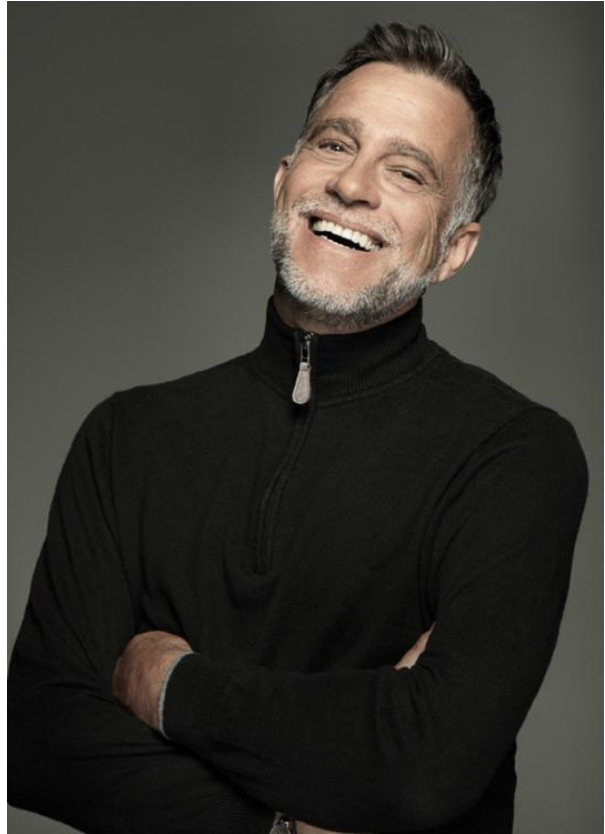

SCOUT

MODEL • AGENCY

MICHAEL DI. SILVER

HEIGHT 188 cm BUST/WAIST/HIPS 103/88/99 cm EYES blue HAIR brown SHOES 44 LOCATION Esslingen DE