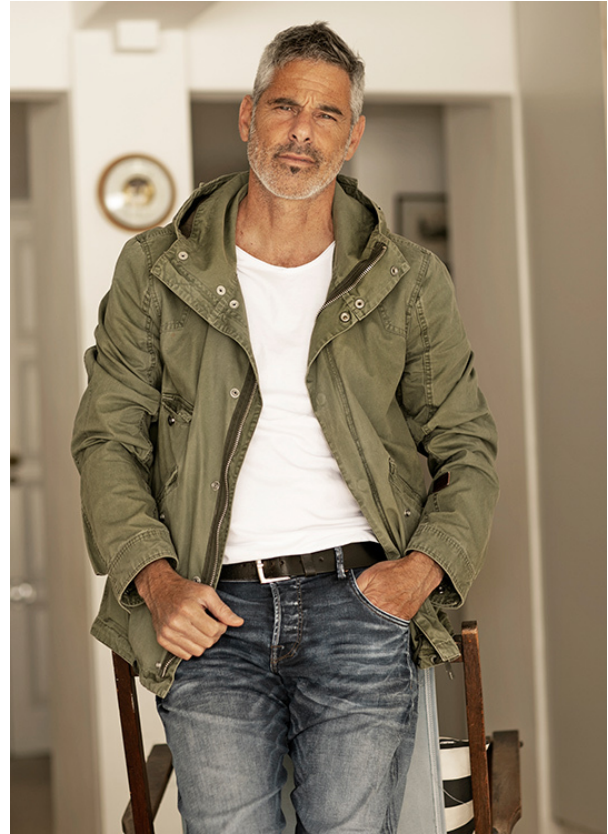

SCOUT

MODEL • AGENCY

MICHAEL P. SILVER

HEIGHT 186 cm BUST/WAIST/HIPS 99/80/98 cm EYES green HAIR salt & pepper SHOES 45 LOCATION Cape Town ZA

SCOUT

MICHAEL P. SILVER

MODEL • AGENCY

HEIGHT 186 cm BUST/WAIST/HIPS 99/80/98 cm EYES green HAIR salt & pepper SHOES 45 LOCATION Cape Town ZA

SCOUT

MODEL ● AGENCY

MICHAEL P. SILVER

HEIGHT 186 cm BUST/WAIST/HIPS 99/80/98 cm EYES green HAIR salt & pepper SHOES 45 LOCATION Cape Town ZA

SCOUT

MODEL ● AGENCY

MICHAEL P. SILVER

HEIGHT 186 cm BUST/WAIST/HIPS 99/80/98 cm EYES green HAIR salt & pepper SHOES 45 LOCATION Cape Town ZA

SCOUT

MODEL • AGENCY

MICHAEL P. SILVER

HEIGHT 186 cm BUST/WAIST/HIPS 99/80/98 cm EYES green HAIR salt & pepper SHOES 45 LOCATION Cape Town ZA