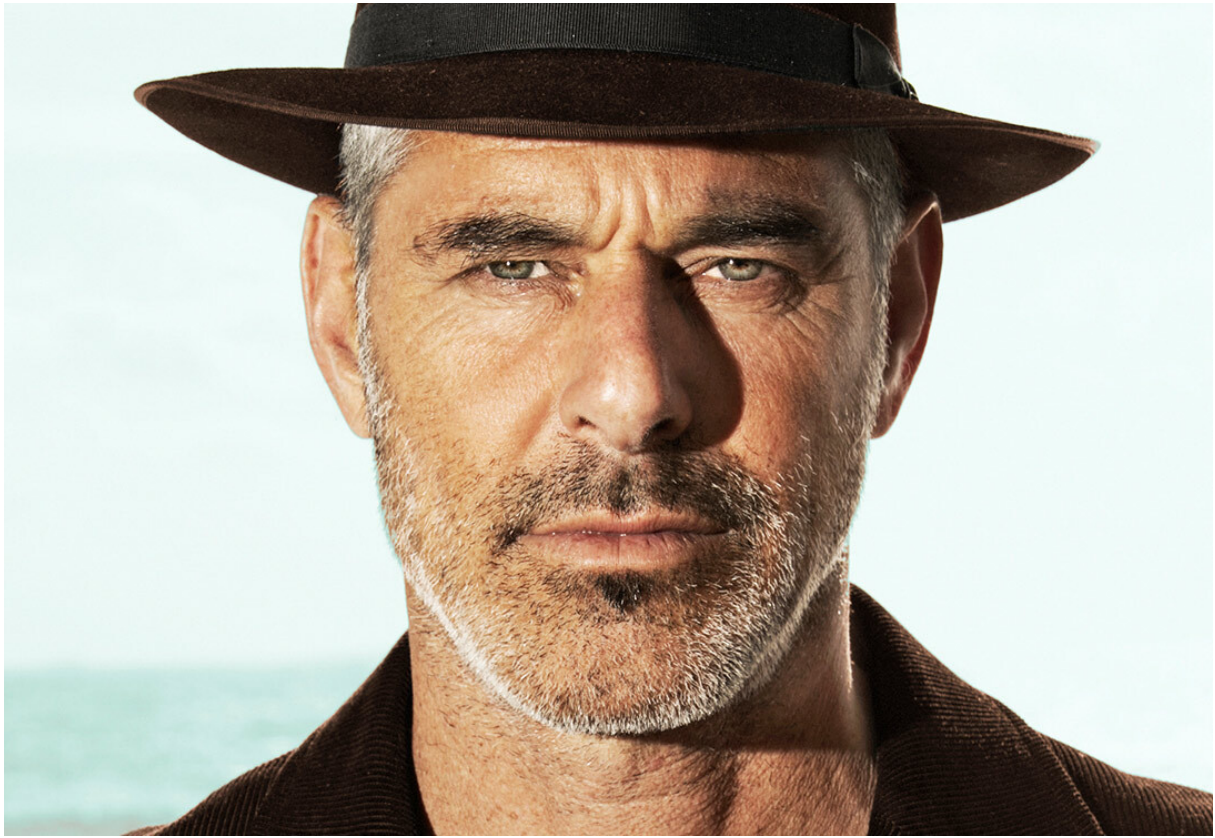

SCOUT

MODEL • AGENCY

MICHAEL P. SILVER

HEIGHT 186 cm BUST/WAIST/HIPS 99/80/98 cm EYES green HAIR salt & pepper SHOES 45 LOCATION Cape Town ZA

SCOUT

MICHAEL P. SILVER

MODEL • AGENCY

HEIGHT 186 cm BUST/WAIST/HIPS 99/80/98 cm EYES green HAIR salt & pepper SHOES 45 LOCATION Cape Town ZA

SCOUT

MODEL ● AGENCY

MICHAEL P. SILVER

HEIGHT 186 cm BUST/WAIST/HIPS 99/80/98 cm EYES green HAIR salt & pepper SHOES 45 LOCATION Cape Town ZA

SCOUT

MODEL ● AGENCY

MICHAEL P. SILVER

HEIGHT 186 cm BUST/WAIST/HIPS 99/80/98 cm EYES green HAIR salt & pepper SHOES 45 LOCATION Cape Town ZA

SCOUT

MODEL • AGENCY

MICHAEL P. SILVER

HEIGHT 186 cm BUST/WAIST/HIPS 99/80/98 cm EYES green HAIR salt & pepper SHOES 45 LOCATION Cape Town ZA