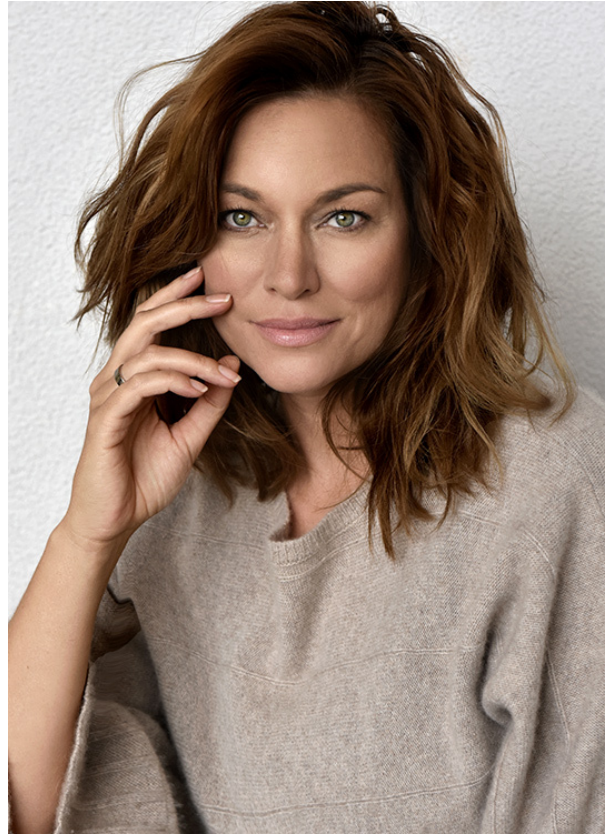

SCOUT

MODEL • AGENCY

MICHAELA B. 40 PLUS

HEIGHT 180 cm BUST/WAIST/HIPS 90/65/97 cm EYES green/blue HAIR light brown SHOES 42 LOCATION München DE

SCOUT

MODEL • AGENCY

MICHAELA B. 40 PLUS

HEIGHT 180 cm BUST/WAIST/HIPS 90/65/97 cm EYES green/blue HAIR light brown SHOES 42 LOCATION München DE