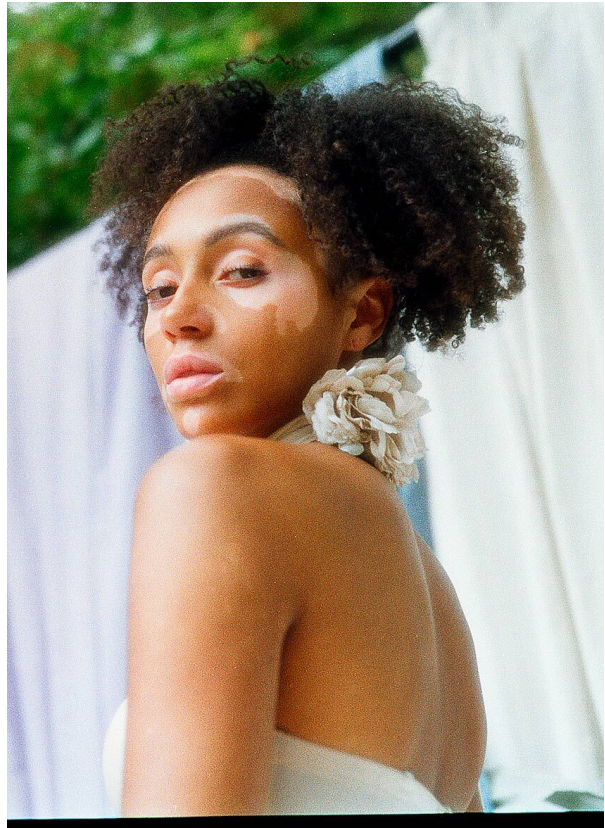

SCOUT

MODEL • AGENCY

MO-YCCIA H. ^{MAIN}

HEIGHT 167 cm BUST/WAIST/HIPS 81/64/91 cm SIZE 34/36 EYES dark brown HAIR dark brown SHOES 38 LOCATION Antwerpen BE

SCOUT

MODEL • AGENCY

MO-YCCIA H. ^{MAIN}

HEIGHT 167 cm BUST/WAIST/HIPS 81/64/91 cm SIZE 34/36 EYES dark brown HAIR dark brown SHOES 38 LOCATION Antwerpen BE

SCOUT

MODEL • AGENCY

MO-YCCIA H. ^{MAIN}

HEIGHT 167 cm BUST/WAIST/HIPS 81/64/91 cm SIZE 34/36 EYES dark brown HAIR dark brown SHOES 38 LOCATION Antwerpen BE

VOGUE

SCOUT

MODEL • AGENCY

MO-YCCIA H. ^{MAIN}

HEIGHT 167 cm BUST/WAIST/HIPS 81/64/91 cm SIZE 34/36 EYES dark brown HAIR dark brown SHOES 38 LOCATION Antwerpen BE

SCOUT

MODEL • AGENCY

MO-YCCIA H. ^{MAIN}

HEIGHT 167 cm BUST/WAIST/HIPS 81/64/91 cm SIZE 34/36 EYES dark brown HAIR dark brown SHOES 38 LOCATION Antwerpen BE