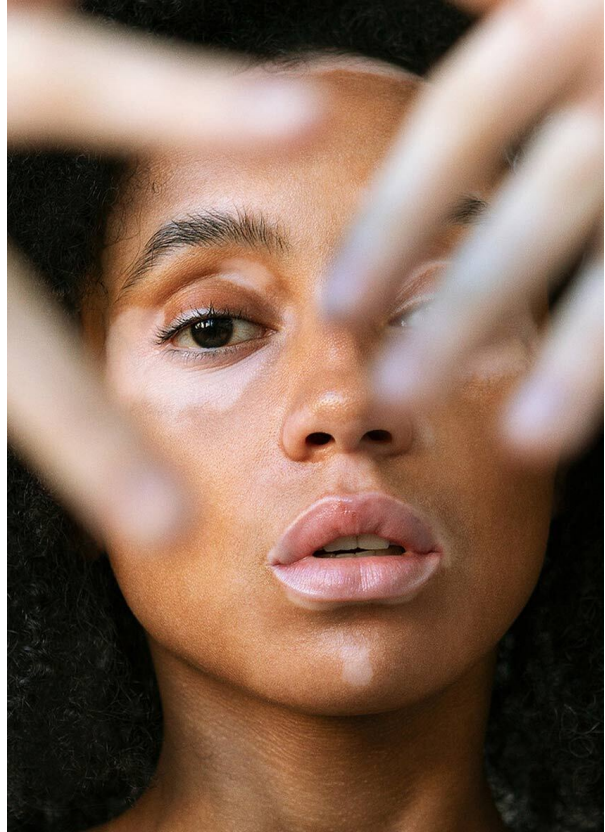

SCOUT

MODEL • AGENCY

MO-YCCIA H. ^{MAIN}

HEIGHT 167 cm BUST/WAIST/HIPS 81/64/91 cm SIZE 34/36 EYES dark brown HAIR dark brown SHOES 38 LOCATION Antwerpen BE

SCOUT

MODEL • AGENCY

MO-YCCIA H. ^{MAIN}

HEIGHT 167 cm BUST/WAIST/HIPS 81/64/91 cm SIZE 34/36 EYES dark brown HAIR dark brown SHOES 38 LOCATION Antwerpen BE

SCOUT

MODEL • AGENCY

MO-YCCIA H. ^{MAIN}

HEIGHT 167 cm BUST/WAIST/HIPS 81/64/91 cm SIZE 34/36 EYES dark brown HAIR dark brown SHOES 38 LOCATION Antwerpen BE

VOGUE

SCOUT

MODEL • AGENCY

MO-YCCIA H. ^{MAIN}