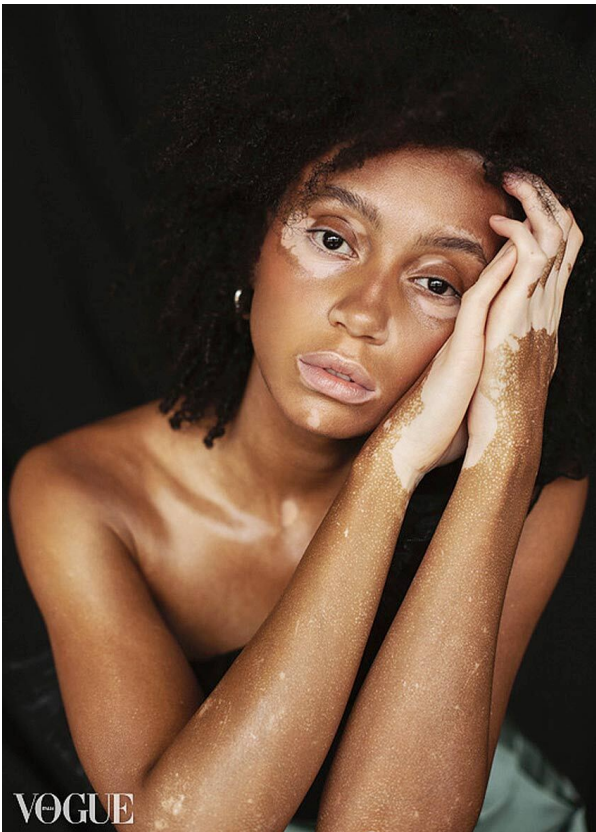

SCOUT

MODEL • AGENCY

MO-YCCIA H. ^{MAIN}

HEIGHT 167 cm BUST/WAIST/HIPS 81/64/91 cm SIZE 34/36 EYES dark brown HAIR dark brown SHOES 38 LOCATION Antwerpen BE

SCOUT

MODEL • AGENCY

MO-YCCIA H. ^{MAIN}

HEIGHT 167 cm BUST/WAIST/HIPS 81/64/91 cm SIZE 34/36 EYES dark brown HAIR dark brown SHOES 38 LOCATION Antwerpen BE

SCOUT

MODEL • AGENCY

MO-YCCIA H. ^{MAIN}

HEIGHT 167 cm BUST/WAIST/HIPS 81/64/91 cm SIZE 34/36 EYES dark brown HAIR dark brown SHOES 38 LOCATION Antwerpen BE

VOGUE

SCOUT

MODEL • AGENCY

MO-YCCIA H. ^{MAIN}

HEIGHT 167 cm BUST/WAIST/HIPS 81/64/91 cm SIZE 34/36 EYES dark brown HAIR dark brown SHOES 38 LOCATION Antwerpen BE

SCOUT

MODEL • AGENCY

MO-YCCIA H. ^{MAIN}

HEIGHT 167 cm BUST/WAIST/HIPS 81/64/91 cm SIZE 34/36 EYES dark brown HAIR dark brown SHOES 38 LOCATION Antwerpen BE