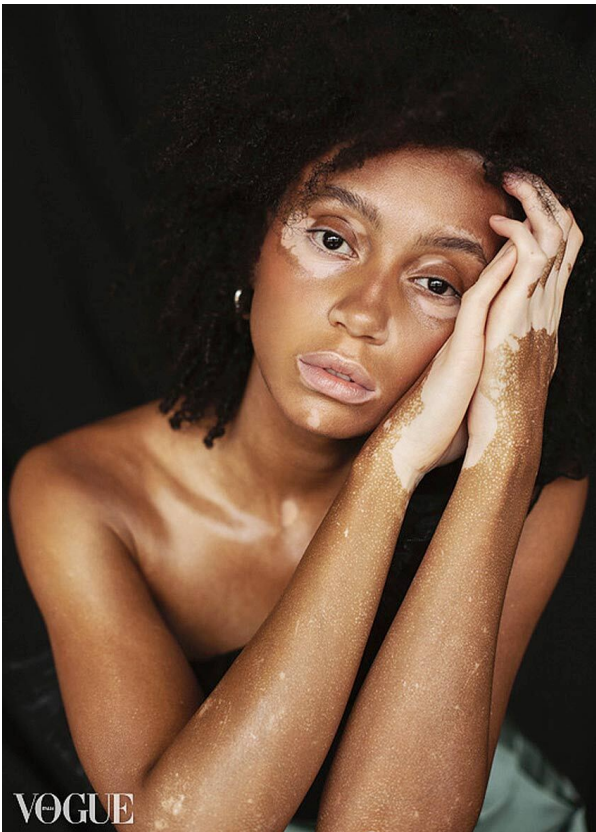

SCOUT

MODEL • AGENCY

MO-YCCIA H. ^{MAIN}

HEIGHT 167 cm BUST/WAIST/HIPS 81/64/91 cm SIZE 34/36 EYES dark brown HAIR dark brown SHOES 38 LOCATION Antwerpen BE

SCOUT

MODEL • AGENCY

MO-YCCIA H. ^{MAIN}

HEIGHT 167 cm BUST/WAIST/HIPS 81/64/91 cm SIZE 34/36 EYES dark brown HAIR dark brown SHOES 38 LOCATION Antwerpen BE

SCOUT

MODEL • AGENCY

MO-YCCIA H. ^{MAIN}

HEIGHT 167 cm BUST/WAIST/HIPS 81/64/91 cm SIZE 34/36 EYES dark brown HAIR dark brown SHOES 38 LOCATION Antwerpen BE