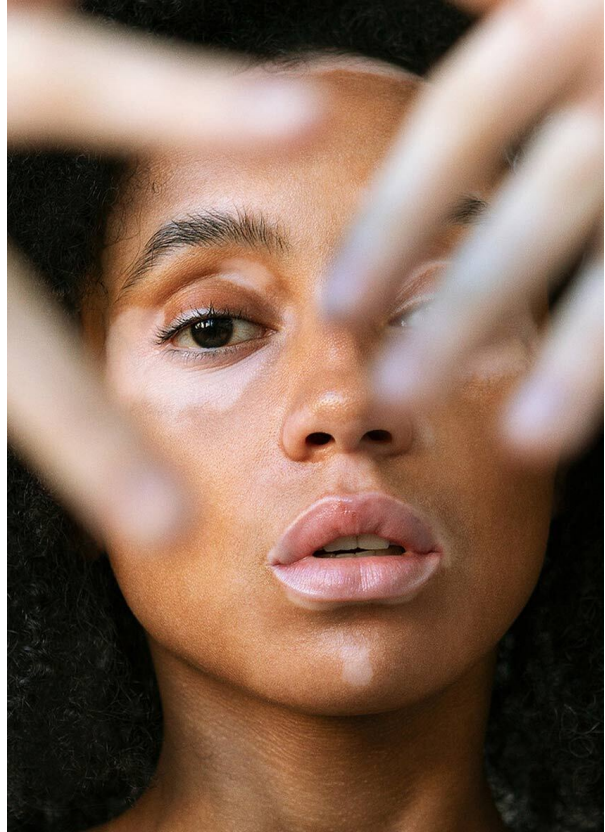

SCOUT

MODEL • AGENCY

MO-YCCIA H. ^{MAIN}

HEIGHT 167 cm BUST/WAIST/HIPS 81/64/91 cm SIZE 34/36 EYES dark brown HAIR dark brown SHOES 38 LOCATION Antwerpen BE

SCOUT

MODEL • AGENCY

MO-YCCIA H. ^{MAIN}

HEIGHT 167 cm BUST/WAIST/HIPS 81/64/91 cm SIZE 34/36 EYES dark brown HAIR dark brown SHOES 38 LOCATION Antwerpen BE

SCOUT

MODEL • AGENCY

MO-YCCIA H. ^{MAIN}

HEIGHT 167 cm BUST/WAIST/HIPS 81/64/91 cm SIZE 34/36 EYES dark brown HAIR dark brown SHOES 38 LOCATION Antwerpen BE