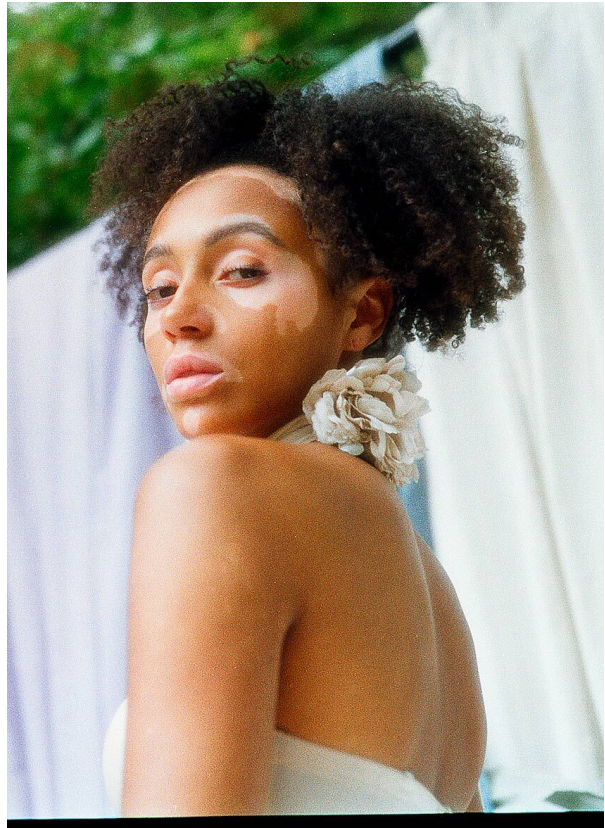

SCOUT

MODEL • AGENCY

MO-YCCIA H. ^{MAIN}

HEIGHT 167 cm BUST/WAIST/HIPS 81/64/91 cm SIZE 34/36 EYES dark brown HAIR dark brown SHOES 38 LOCATION Antwerpen BE

SCOUT

MODEL • AGENCY

MO-YCCIA H. ^{MAIN}

HEIGHT 167 cm BUST/WAIST/HIPS 81/64/91 cm SIZE 34/36 EYES dark brown HAIR dark brown SHOES 38 LOCATION Antwerpen BE

SCOUT

MODEL • AGENCY

MO-YCCIA H. ^{MAIN}

HEIGHT 167 cm BUST/WAIST/HIPS 81/64/91 cm SIZE 34/36 EYES dark brown HAIR dark brown SHOES 38 LOCATION Antwerpen BE