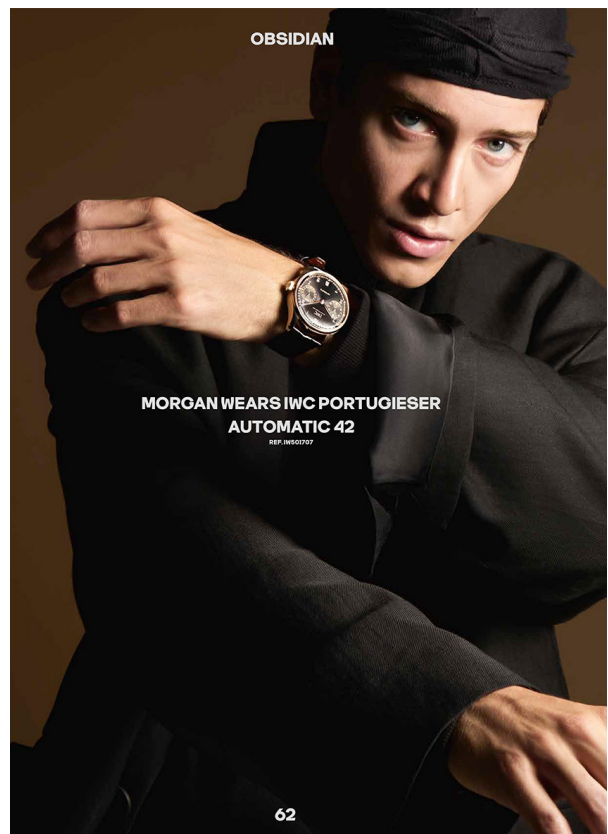

SCOUT

MODEL • AGENCY

MORGAN M. IN TOWN

HEIGHT 187 cm BUST/WAIST/HIPS 95/79/96 cm EYES blue HAIR light brown SHOES 43 LOCATION Zurich CH

SCOUT

MODEL • AGENCY

MORGAN M. IN TOWN

HEIGHT 187 cm BUST/WAIST/HIPS 95/79/96 cm EYES blue HAIR light brown SHOES 43 LOCATION Zurich CH

SCOUT

MODEL ● AGENCY

MORGAN M. IN TOWN

HEIGHT 187 cm BUST/WAIST/HIPS 95/79/96 cm EYES blue HAIR light brown SHOES 43 LOCATION Zurich CH

SCOUT

MODEL • AGENCY

MORGAN M. IN TOWN

HEIGHT 187 cm BUST/WAIST/HIPS 95/79/96 cm EYES blue HAIR light brown SHOES 43 LOCATION Zurich CH