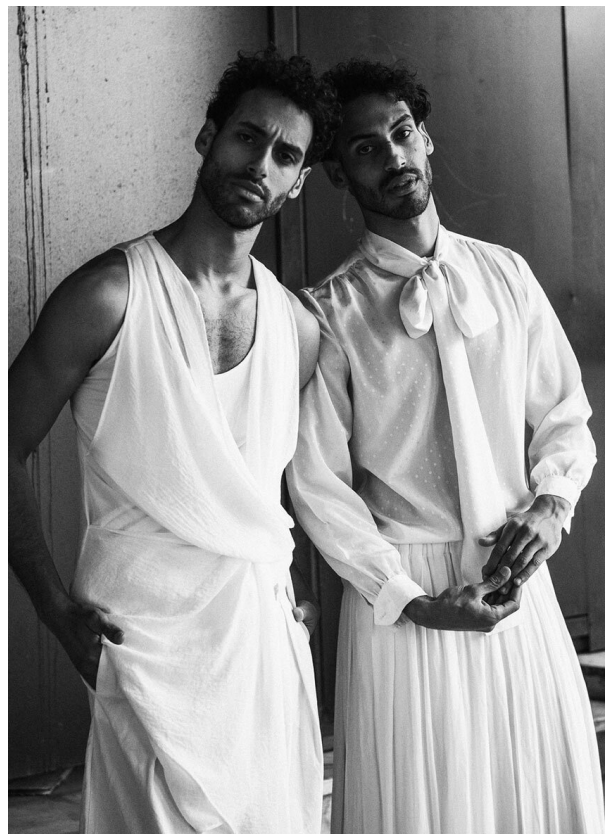

SCOUT

MODEL • AGENCY

NAHIL M. 30 PLUS

HEIGHT 186 cm BUST/WAIST/HIPS 91/76/98 cm EYES hazel HAIR black SHOES 45 LOCATION Paris FR

SCOUT

MODEL • AGENCY

NAHIL M. 30 PLUS

HEIGHT 186 cm BUST/WAIST/HIPS 91/76/98 cm EYES hazel HAIR black SHOES 45 LOCATION Paris FR