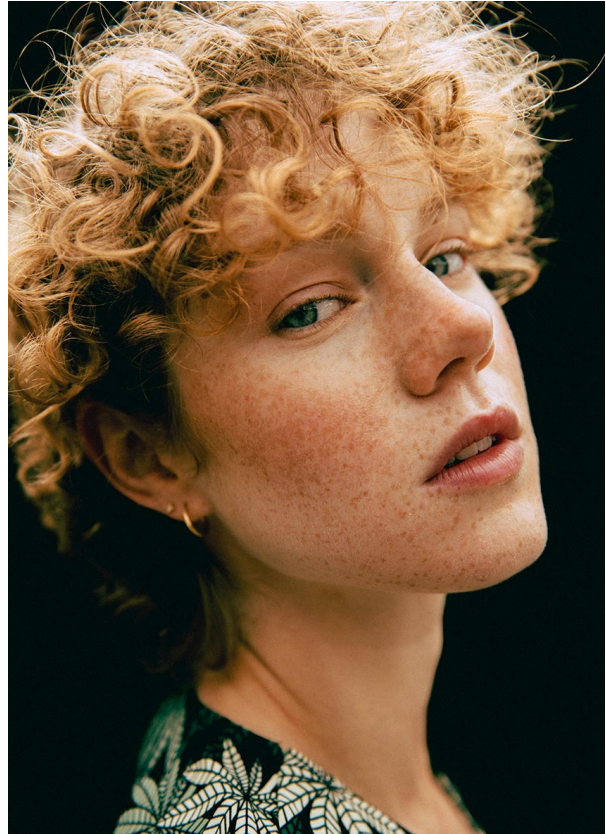

# SCOUT

MODEL ● AGENCY

**NAOMI T.** 20 PLUS

HEIGHT 176 cm BUST/WAIST/HIPS 84/67/94 cm EYES blue HAIR red SHOES 39 LOCATION Zürich CH

## NAOMI T. 20 PLUS

HEIGHT 176 cm BUST/WAIST/HIPS 84/67/94 cm EYES blue HAIR red SHOES 39 LOCATION Zürich CH

# SCOUT

MODEL ● AGENCY

NAOMI T. 20 PLUS

HEIGHT 176 cm BUST/WAIST/HIPS 84/67/94 cm EYES blue HAIR red SHOES 39 LOCATION Zürich CH