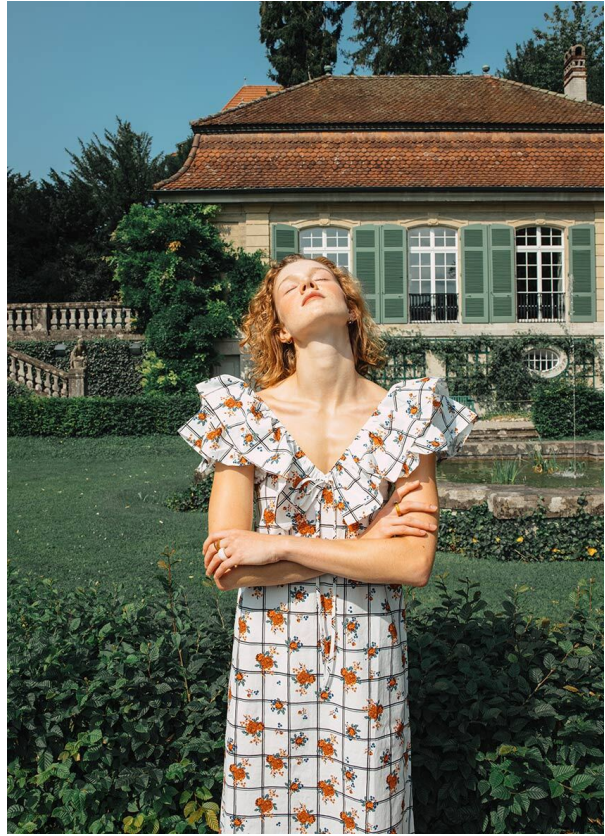

# SCOUT

MODEL ● AGENCY

**NAOMI T.** 20 PLUS

HEIGHT 176 cm BUST/WAIST/HIPS 84/67/94 cm EYES blue HAIR red SHOES 39 LOCATION Zürich CH

## NAOMI T. 20 PLUS

HEIGHT 176 cm BUST/WAIST/HIPS 84/67/94 cm EYES blue HAIR red SHOES 39 LOCATION Zürich CH

# SCOUT

MODEL ● AGENCY

NAOMI T. 20 PLUS

HEIGHT 176 cm BUST/WAIST/HIPS 84/67/94 cm EYES blue HAIR red SHOES 39 LOCATION Zürich CH