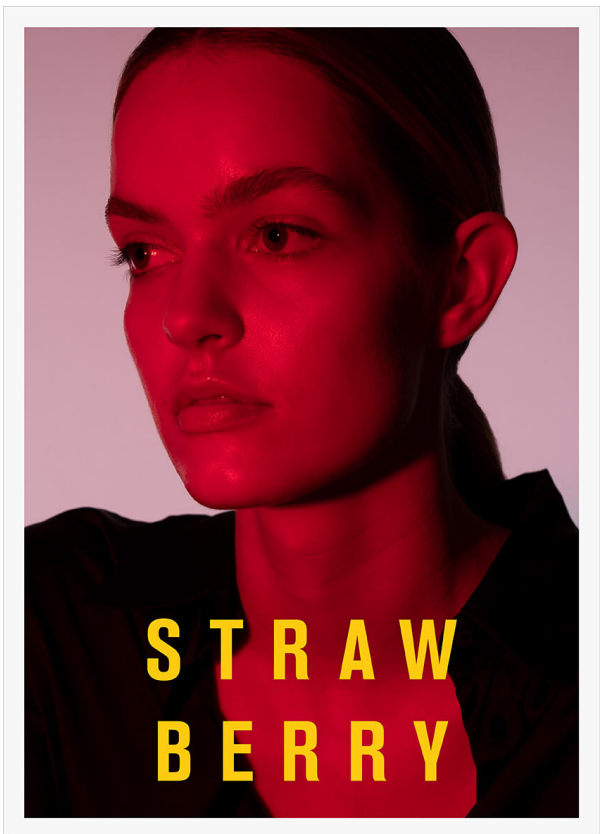

SCOUT

MODEL ● AGENCY

NINA B. 20 PLUS

HEIGHT 171 cm BUST/WAIST/HIPS 84/64/94 cm EYES blue grey HAIR dark blonde SHOES 39 LOCATION Zurich CH