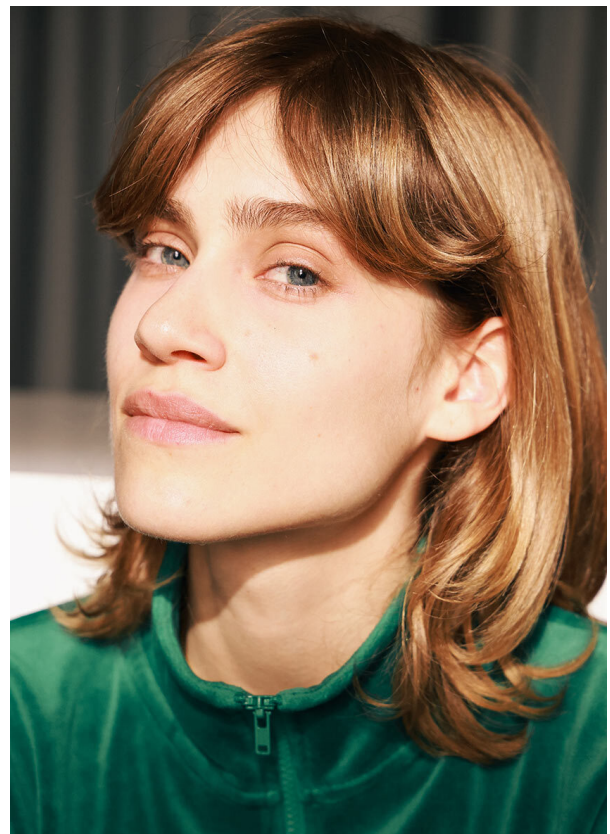

SCOUT

MODEL ● AGENCY

NINA O. 20 PLUS

HEIGHT 156 cm BUST/WAIST/HIPS 75/59/86 cm EYES blue HAIR dark blonde SHOES 36 LOCATION Zürich CH

SCOUT

MODEL ● AGENCY

NINA O. 20 PLUS

HEIGHT 156 cm BUST/WAIST/HIPS 75/59/86 cm EYES blue HAIR dark blonde SHOES 36 LOCATION Zürich CH

SCOUT

MODEL ● AGENCY

NINA O. 20 PLUS

HEIGHT 156 cm BUST/WAIST/HIPS 75/59/86 cm EYES blue HAIR dark blonde SHOES 36 LOCATION Zürich CH