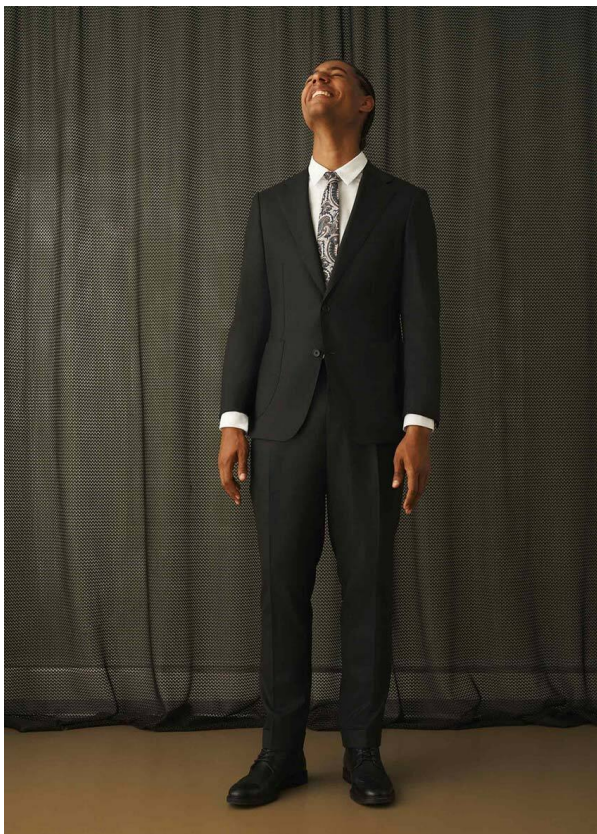

SCOUT

MODEL ● AGENCY

NOAH O. IN TOWN

HEIGHT 190 cm BUST/WAIST/HIPS 97/80/98 cm EYES brown HAIR black SHOES 45.5 LOCATION Zurich CH

SCOUT

MODEL ● AGENCY

NOAH O. IN TOWN

HEIGHT 190 cm BUST/WAIST/HIPS 97/80/98 cm EYES brown HAIR black SHOES 45.5 LOCATION Zurich CH

SCOUT

MODEL • AGENCY

NOAH O. IN TOWN

HEIGHT 190 cm BUST/WAIST/HIPS 97/80/98 cm EYES brown HAIR black SHOES 45.5 LOCATION Zurich CH

SCOUT

MODEL • AGENCY

NOAH O. IN TOWN

HEIGHT 190 cm BUST/WAIST/HIPS 97/80/98 cm EYES brown HAIR black SHOES 45.5 LOCATION Zurich CH