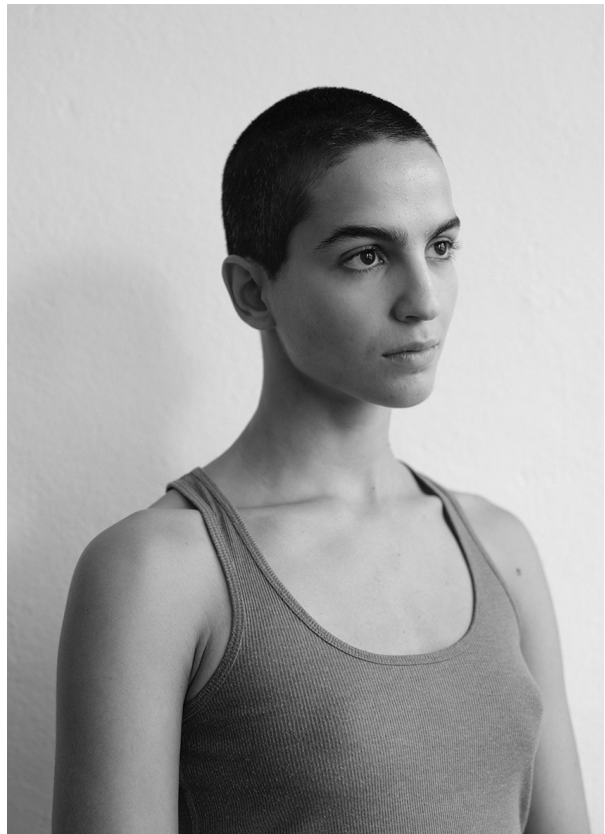

SCOUT

MODEL • AGENCY

NORA V. DEVELOPMENT

HEIGHT 169 cm BUST/WAIST/HIPS 82/69/92 cm JEANS 28/31 EYES brown HAIR brown SHOES 38 LOCATION Zurich CH

SCOUT

MODEL • AGENCY

NORA V. DEVELOPMENT

HEIGHT 169 cm BUST/WAIST/HIPS 82/69/92 cm JEANS 28/31 EYES brown HAIR brown SHOES 38 LOCATION Zurich CH

SCOUT

MODEL • AGENCY

NORA V. DEVELOPMENT

HEIGHT 169 cm BUST/WAIST/HIPS 82/69/92 cm JEANS 28/31 EYES brown HAIR brown SHOES 38 LOCATION Zurich CH