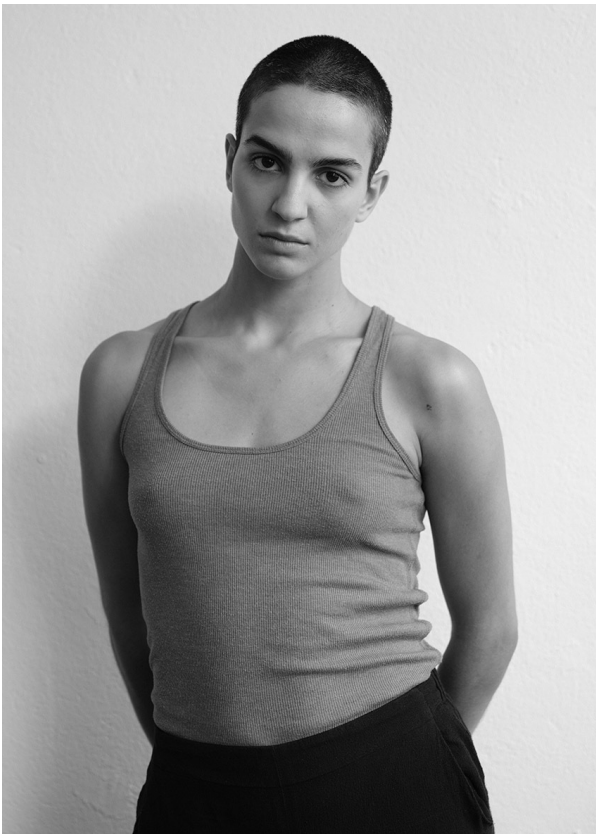

SCOUT

MODEL • AGENCY

NORA V. DEVELOPMENT

HEIGHT 169 cm BUST/WAIST/HIPS 82/69/92 cm JEANS 28/31 EYES brown HAIR brown SHOES 38 LOCATION Zurich CH

SCOUT

MODEL • AGENCY

NORA V. DEVELOPMENT

HEIGHT 169 cm BUST/WAIST/HIPS 82/69/92 cm JEANS 28/31 EYES brown HAIR brown SHOES 38 LOCATION Zurich CH

SCOUT

MODEL • AGENCY

NORA V. DEVELOPMENT

HEIGHT 169 cm BUST/WAIST/HIPS 82/69/92 cm JEANS 28/31 EYES brown HAIR brown SHOES 38 LOCATION Zurich CH