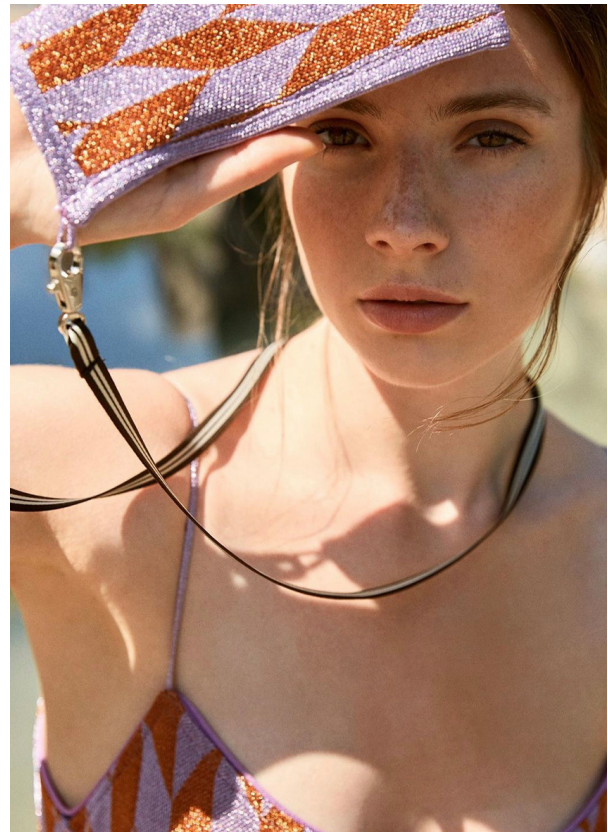

SCOUT

MODEL • AGENCY

OLENA CH. HANDS

HEIGHT 178 cm LINGERIE 80B BUST/WAIST/HIPS 83/64/94 cm JEANS 29/34 EYES light brown HAIR hazel SHOES 41
LOCATION Zurich CH