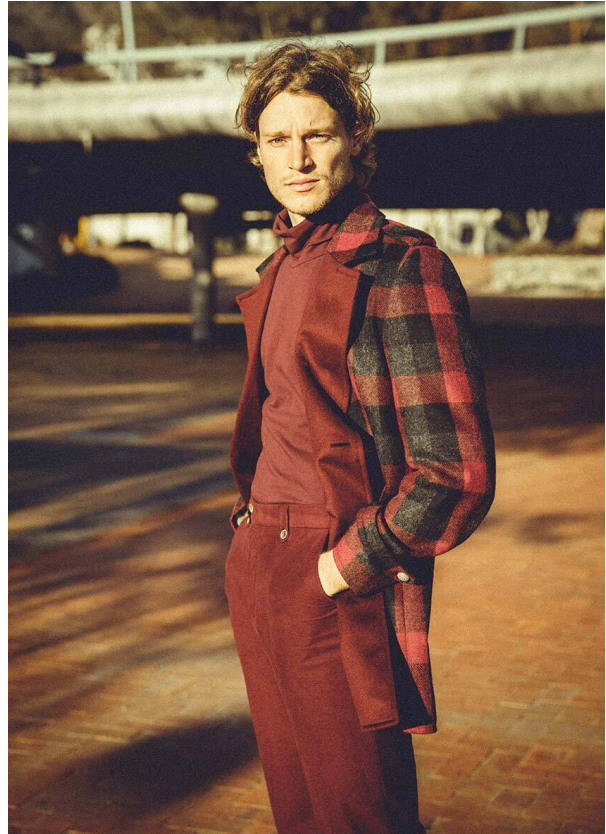

# SCOUT

MODEL • AGENCY

OSCAR M. MAIN

HEIGHT 187 cm BUST/WAIST/HIPS 98/84/102 cm EYES blue HAIR dark blonde SHOES 46 LOCATION Cape Town SA

# SCOUT

MODEL ● AGENCY

**OSCAR M.** MAIN

HEIGHT 187 cm BUST/WAIST/HIPS 98/84/102 cm EYES blue HAIR dark blonde SHOES 46 LOCATION Cape Town SA