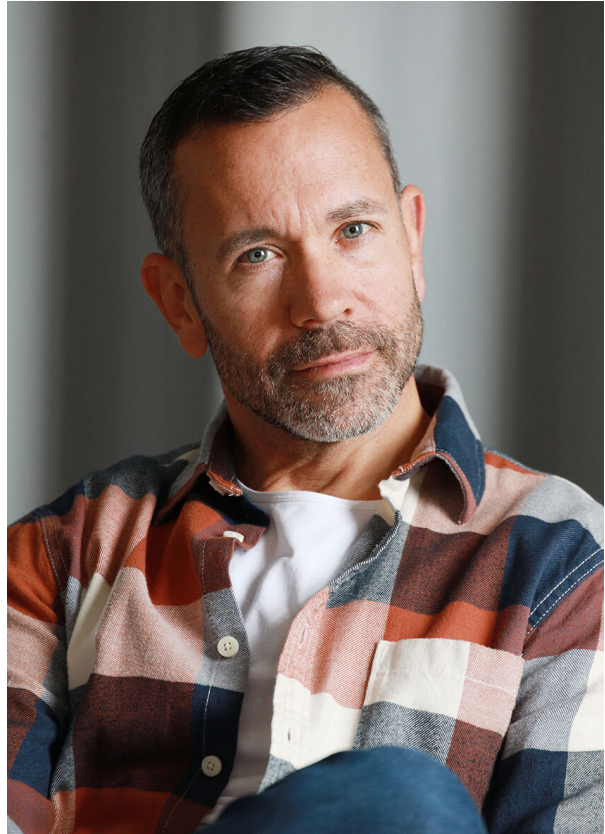

SCOUT

MODEL ● AGENCY

PASCAL P. 40 PLUS

HEIGHT 174 cm BUST/WAIST/HIPS 92/83/96 cm EYES blue grey HAIR black grey SHOES 42/43 LOCATION Schwyz CH

SCOUT

MODEL ● AGENCY

PASCAL P. 40 PLUS

HEIGHT 174 cm BUST/WAIST/HIPS 92/83/96 cm EYES blue grey HAIR black grey SHOES 42/43 LOCATION Schwyz CH

SCOUT

MODEL ● AGENCY

PASCAL P. 40 PLUS

HEIGHT 174 cm BUST/WAIST/HIPS 92/83/96 cm EYES blue grey HAIR black grey SHOES 42/43 LOCATION Schwyz CH