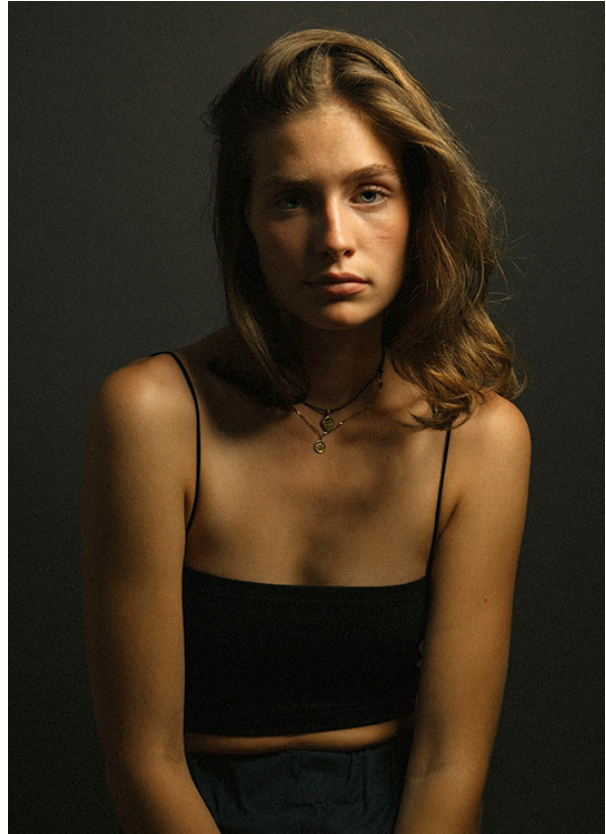

SCOUT

MODEL ● AGENCY

PAULINE S. 20 PLUS

HEIGHT 176 cm BUST/WAIST/HIPS 79/65/93 cm EYES blue grey HAIR dark blonde SHOES 39 LOCATION Basel CH

SCOUT

MODEL ● AGENCY

PAULINE S. 20 PLUS

HEIGHT 176 cm BUST/WAIST/HIPS 79/65/93 cm EYES blue grey HAIR dark blonde SHOES 39 LOCATION Basel CH