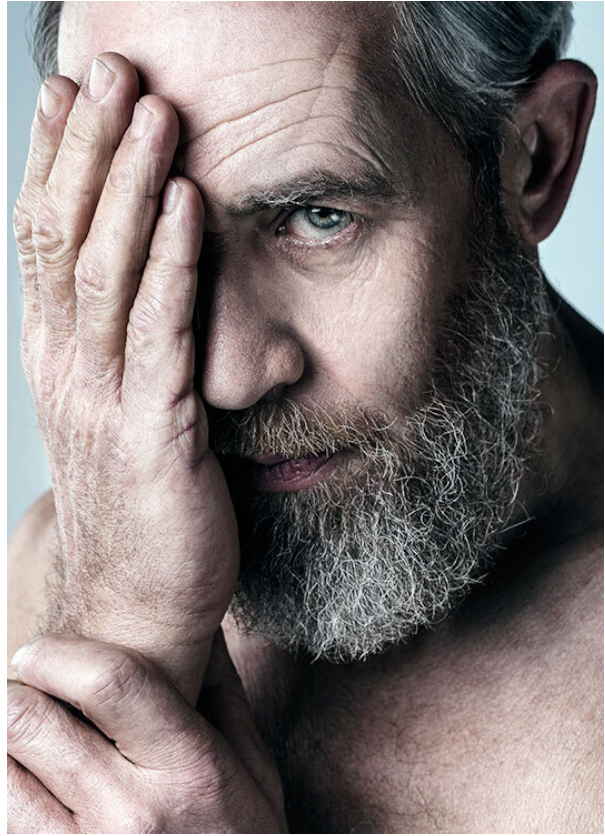

# SCOUT

MODEL ● AGENCY

**PETER G.** SILVER

HEIGHT 189 cm BUST/WAIST 100/92 cm EYES green brown HAIR salt&pepper SHOES 45/46 LOCATION Basel CH