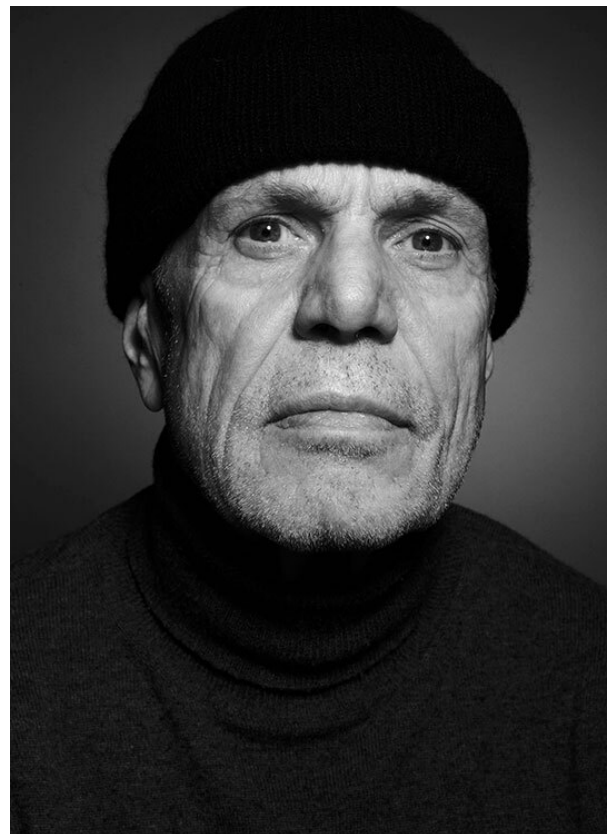

SCOUT

PETER GR. SILVER

MODEL ● AGENCY

HEIGHT 178 cm BUST/WAIST/HIPS 93/86/93 cm EYES blue HAIR grey SHOES 42 LOCATION Hamburg DE

SCOUT

PETER GR. SILVER

MODEL ● AGENCY

HEIGHT 178 cm BUST/WAIST/HIPS 93/86/93 cm EYES blue HAIR grey SHOES 42 LOCATION Hamburg DE

SCOUT

MODEL ● AGENCY

PETER GR. SILVER

HEIGHT 178 cm BUST/WAIST/HIPS 93/86/93 cm EYES blue HAIR grey SHOES 42 LOCATION Hamburg DE

SCOUT

MODEL ● AGENCY

PETER GR. SILVER

HEIGHT 178 cm BUST/WAIST/HIPS 93/86/93 cm EYES blue HAIR grey SHOES 42 LOCATION Hamburg DE

SCOUT

MODEL ● AGENCY

PETER GR. SILVER

HEIGHT 178 cm BUST/WAIST/HIPS 93/86/93 cm EYES blue HAIR grey SHOES 42 LOCATION Hamburg DE

SCOUT

PETER GR. SILVER

MODEL ● AGENCY

HEIGHT 178 cm BUST/WAIST/HIPS 93/86/93 cm EYES blue HAIR grey SHOES 42 LOCATION Hamburg DE