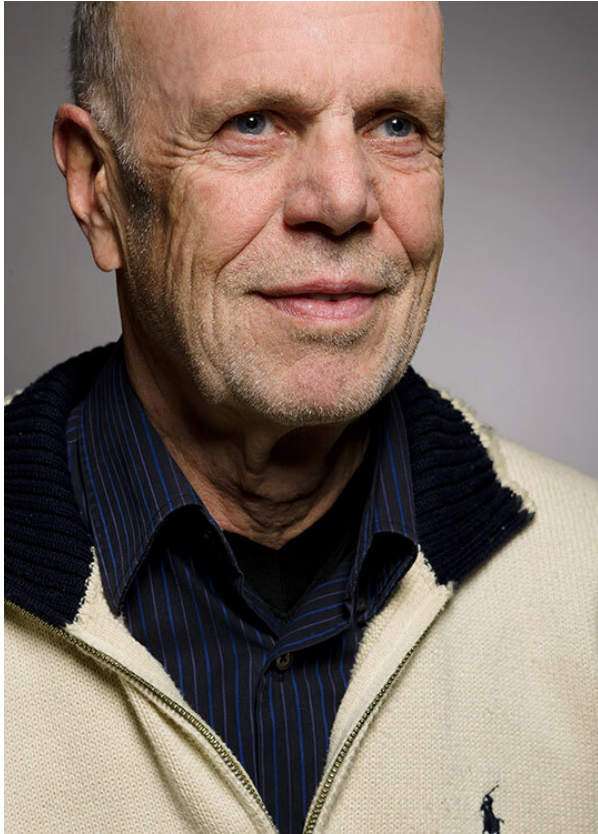

SCOUT

PETER GR. SILVER

MODEL ● AGENCY

HEIGHT 178 cm BUST/WAIST/HIPS 93/86/93 cm EYES blue HAIR grey SHOES 42 LOCATION Hamburg DE

SCOUT

PETER GR. SILVER

MODEL ● AGENCY

HEIGHT 178 cm BUST/WAIST/HIPS 93/86/93 cm EYES blue HAIR grey SHOES 42 LOCATION Hamburg DE

SCOUT

MODEL ● AGENCY

PETER GR. SILVER

HEIGHT 178 cm BUST/WAIST/HIPS 93/86/93 cm EYES blue HAIR grey SHOES 42 LOCATION Hamburg DE

SCOUT

MODEL ● AGENCY

PETER GR. SILVER

HEIGHT 178 cm BUST/WAIST/HIPS 93/86/93 cm EYES blue HAIR grey SHOES 42 LOCATION Hamburg DE

SCOUT

MODEL ● AGENCY

PETER GR. SILVER

HEIGHT 178 cm BUST/WAIST/HIPS 93/86/93 cm EYES blue HAIR grey SHOES 42 LOCATION Hamburg DE

SCOUT

PETER GR. SILVER

MODEL ● AGENCY

HEIGHT 178 cm BUST/WAIST/HIPS 93/86/93 cm EYES blue HAIR grey SHOES 42 LOCATION Hamburg DE