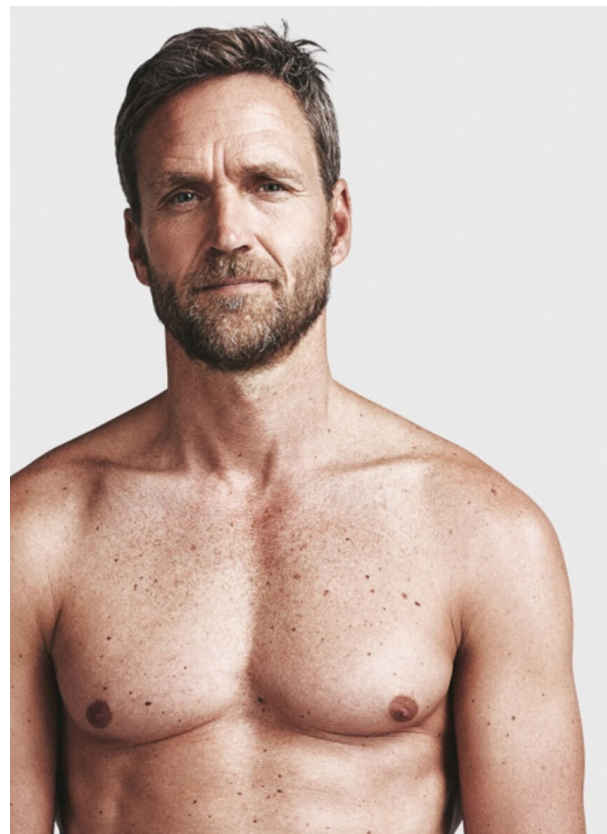

SCOUT

MODEL ● AGENCY

PIET V. SILVER

HEIGHT 183 cm BUST/WAIST/HIPS 100/84/97 cm EYES blue HAIR salt & pepper SHOES 43 LOCATION Amsterdam NL

SCOUT

MODEL ● AGENCY

PIET V. SILVER

HEIGHT 183 cm BUST/WAIST/HIPS 100/84/97 cm EYES blue HAIR salt & pepper SHOES 43 LOCATION Amsterdam NL

SCOUT

MODEL • AGENCY

PIET V. SILVER

HEIGHT 183 cm BUST/WAIST/HIPS 100/84/97 cm EYES blue HAIR salt & pepper SHOES 43 LOCATION Amsterdam NL

SCOUT

MODEL ● AGENCY

PIET V. SILVER

HEIGHT 183 cm BUST/WAIST/HIPS 100/84/97 cm EYES blue HAIR salt & pepper SHOES 43 LOCATION Amsterdam NL

SCOUT

PIET V. SILVER

MODEL ● AGENCY

HEIGHT 183 cm BUST/WAIST/HIPS 100/84/97 cm EYES blue HAIR salt & pepper SHOES 43 LOCATION Amsterdam NL

SCOUT

MODEL ● AGENCY

PIET V. SILVER

HEIGHT 183 cm BUST/WAIST/HIPS 100/84/97 cm EYES blue HAIR salt & pepper SHOES 43 LOCATION Amsterdam NL

SCOUT

PIET V. SILVER

MODEL • AGENCY

HEIGHT 183 cm BUST/WAIST/HIPS 100/84/97 cm EYES blue HAIR salt & pepper SHOES 43 LOCATION Amsterdam NL

SCOUT

MODEL ● AGENCY

PIET V. SILVER

HEIGHT 183 cm BUST/WAIST/HIPS 100/84/97 cm EYES blue HAIR salt & pepper SHOES 43 LOCATION Amsterdam NL