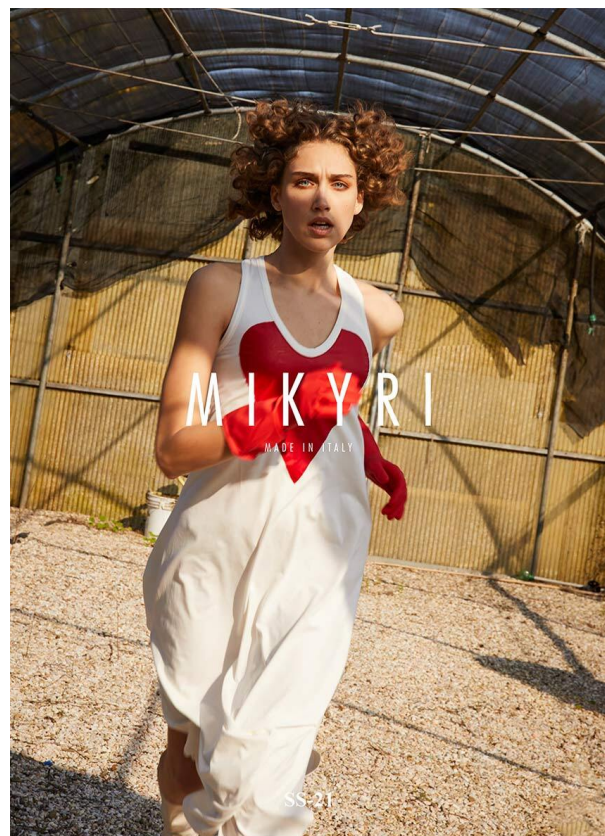

# SCOUT

MODEL • AGENCY

**PRISCA G.** MAIN

HEIGHT 180 cm BUST/WAIST/HIPS 87/64/93 cm EYES blue HAIR blonde SHOES 41 LOCATION Milan IT