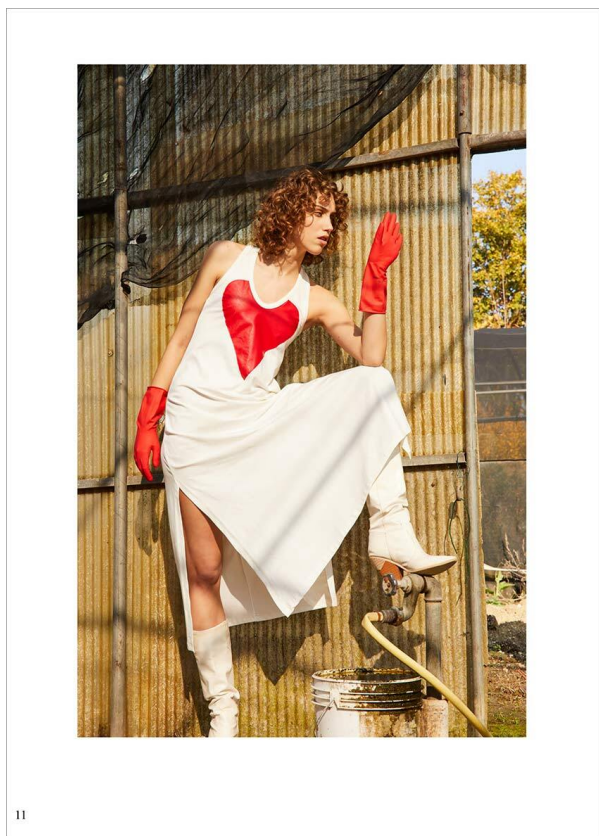

# SCOUT

MODEL • AGENCY

**PRISCA G.** MAIN

HEIGHT 180 cm BUST/WAIST/HIPS 87/64/93 cm EYES blue HAIR blonde SHOES 41 LOCATION Milan IT