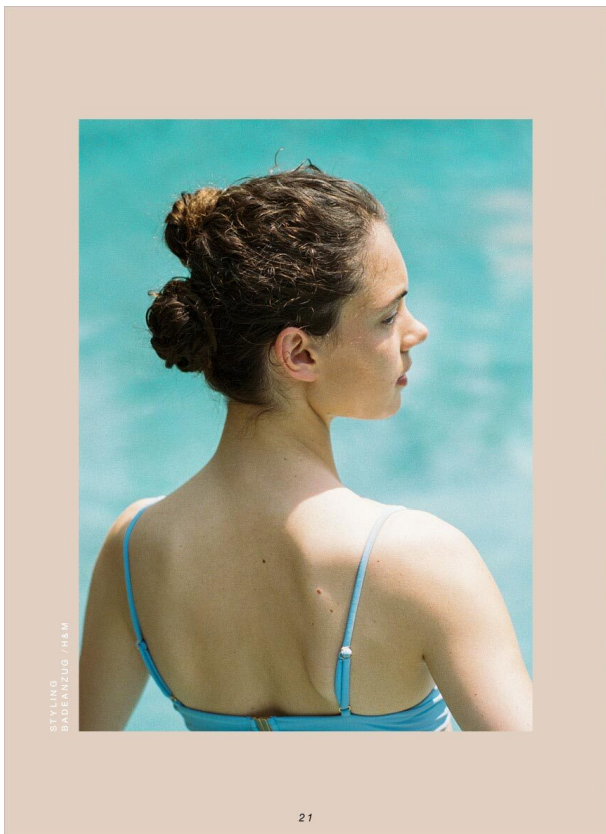

# SCOUT

MODEL ● AGENCY

**RAHEL B.** 20 PLUS

HEIGHT 173 cm BUST/WAIST/HIPS 82/63/91 cm EYES brown green HAIR brown SHOES 39/40 LOCATION Basel (CH)