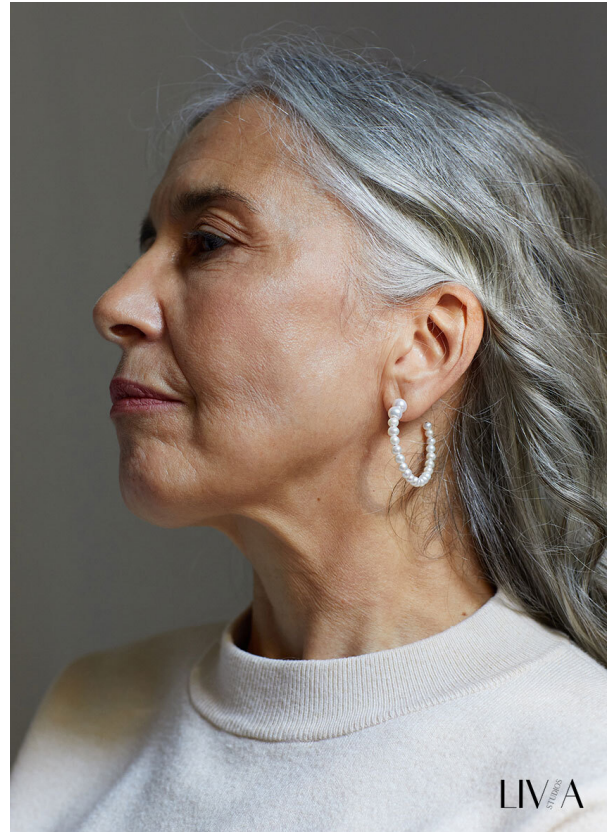

SCOUT

MODEL ● AGENCY

REGULA W. SILVER

HEIGHT 175 cm BUST/WAIST/HIPS 90/70/95 cm SIZE 36 EYES brown HAIR salt & pepper SHOES 40 LOCATION Zürich CH

SCOUT

MODEL ● AGENCY

REGULA W. SILVER

HEIGHT 175 cm BUST/WAIST/HIPS 90/70/95 cm SIZE 36 EYES brown HAIR salt & pepper SHOES 40 LOCATION Zürich CH

SCOUT

MODEL ● AGENCY

REGULA W. SILVER

HEIGHT 175 cm BUST/WAIST/HIPS 90/70/95 cm SIZE 36 EYES brown HAIR salt & pepper SHOES 40 LOCATION Zürich CH

SCOUT

MODEL ● AGENCY

REGULA W. ^{SILVER}

HEIGHT 175 cm BUST/WAIST/HIPS 90/70/95 cm SIZE 36 EYES brown HAIR salt & pepper SHOES 40 LOCATION Zürich CH

SCOUT

MODEL ● AGENCY

REGULA W. SILVER

HEIGHT 175 cm BUST/WAIST/HIPS 90/70/95 cm SIZE 36 EYES brown HAIR salt & pepper SHOES 40 LOCATION Zürich CH