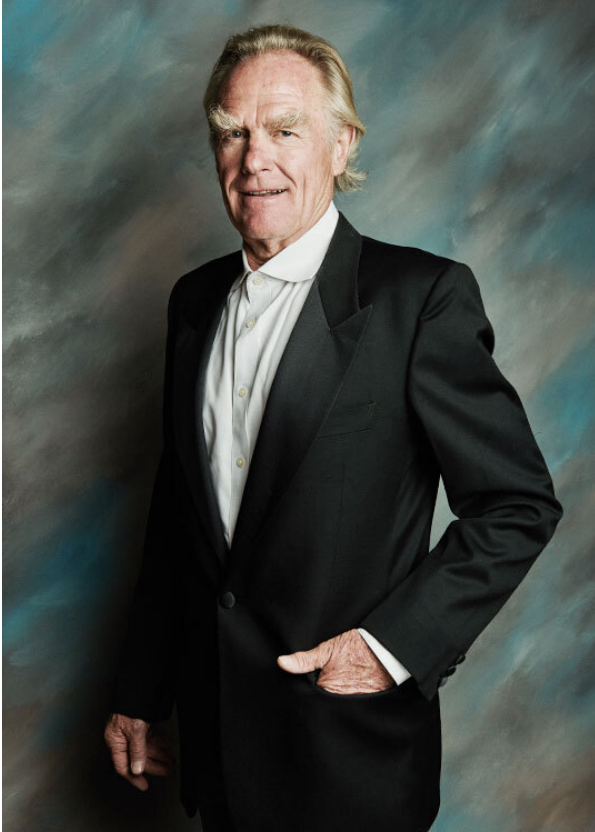

## REINHARD L. SILVER

HEIGHT 183 cm BUST/WAIST 100/85 cm EYES blue HAIR blonde SHOES 42 LOCATION Zürich CH

# SCOUT

MODEL ● AGENCY