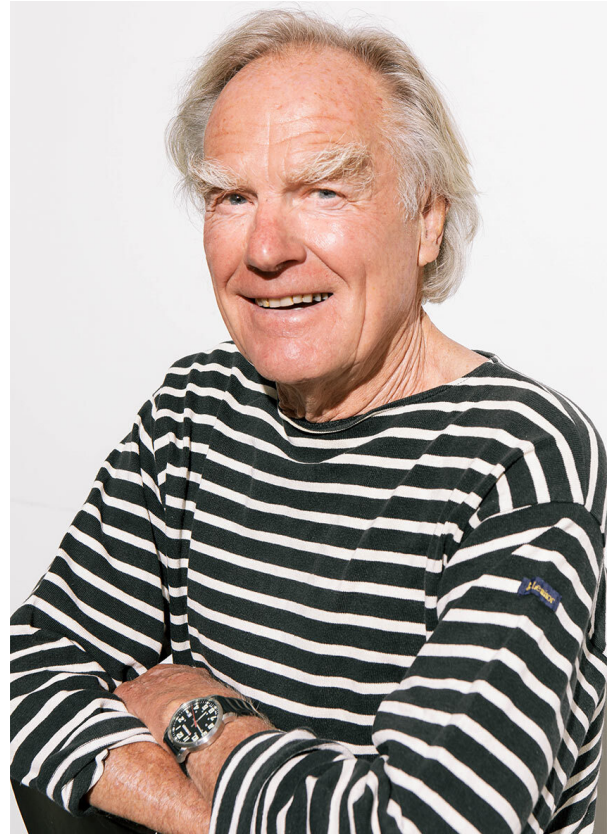

# SCOUT

MODEL ● AGENCY

## REINHARD L. SILVER

HEIGHT 183 cm BUST/WAIST 100/85 cm EYES blue HAIR blonde SHOES 42 LOCATION Zürich CH