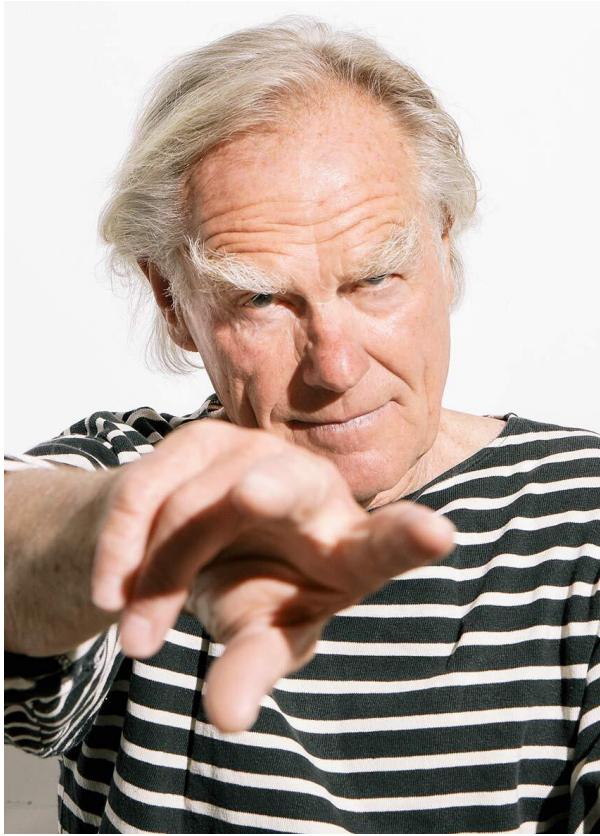

# SCOUT

MODEL ● AGENCY

## REINHARD L. SILVER

HEIGHT 183 cm BUST/WAIST 100/85 cm EYES blue HAIR blonde SHOES 42 LOCATION Zürich CH