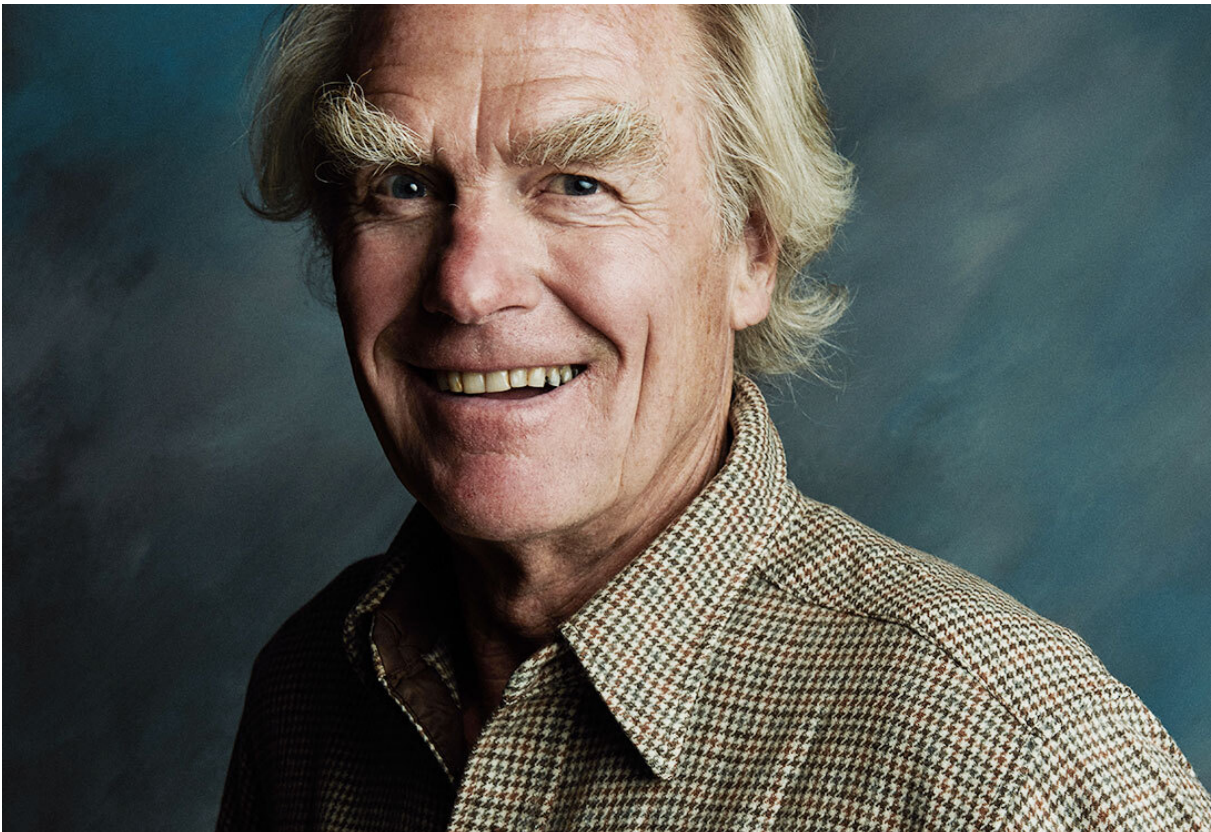

## REINHARD L. SILVER

HEIGHT 183 cm BUST/WAIST 100/85 cm EYES blue HAIR blonde SHOES 42 LOCATION Zürich CH

# SCOUT

MODEL ● AGENCY