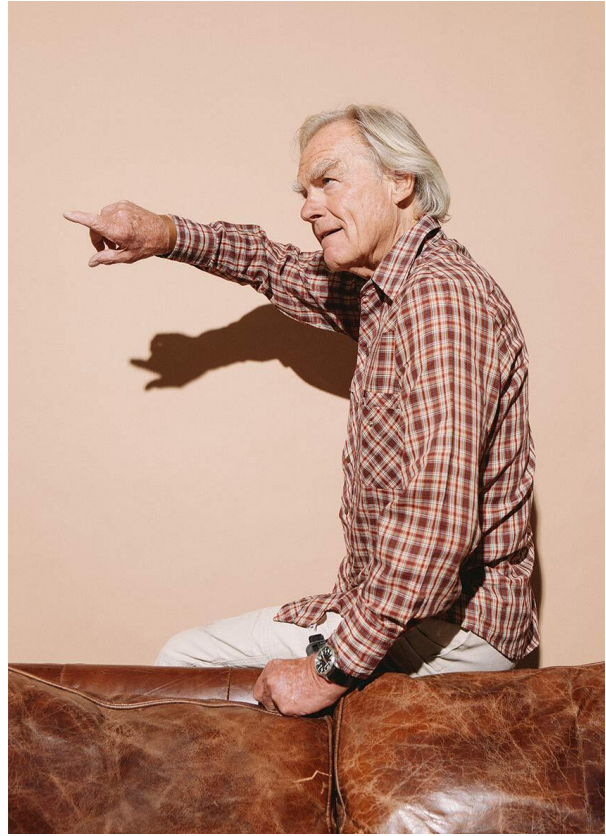

## REINHARD L. SILVER

HEIGHT 183 cm BUST/WAIST 100/85 cm EYES blue HAIR blonde SHOES 42 LOCATION Zürich CH