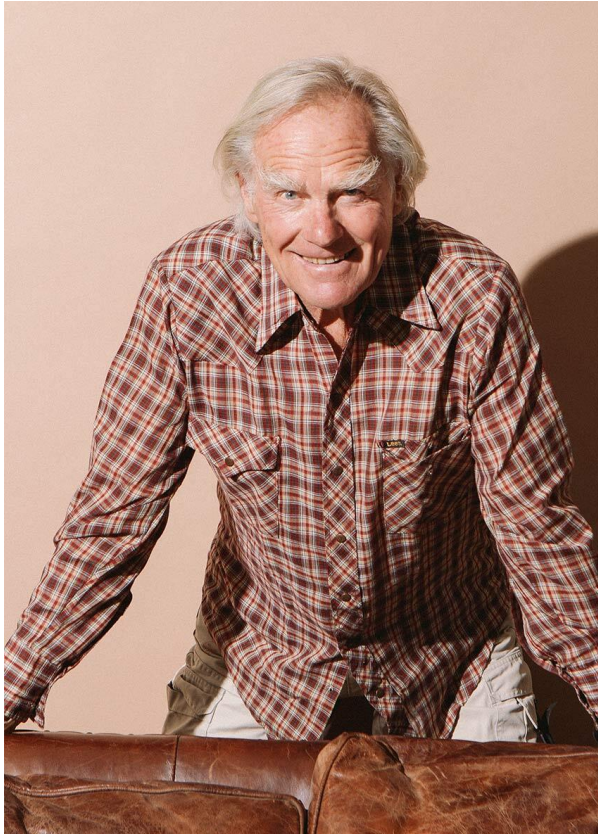

## REINHARD L. SILVER

HEIGHT 183 cm BUST/WAIST 100/85 cm EYES blue HAIR blonde SHOES 42 LOCATION Zürich CH

# SCOUT

MODEL ● AGENCY