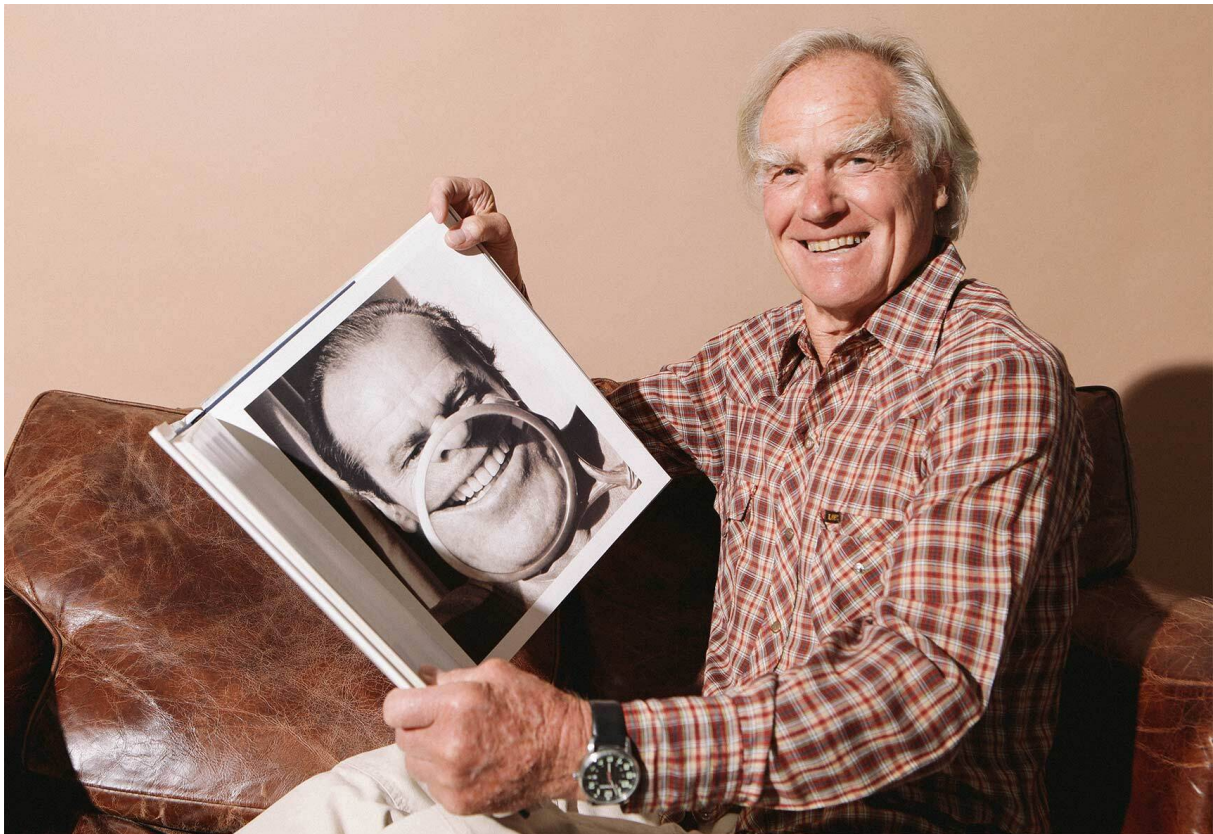

## REINHARD L. SILVER

HEIGHT 183 cm BUST/WAIST 100/85 cm EYES blue HAIR blonde SHOES 42 LOCATION Zürich CH