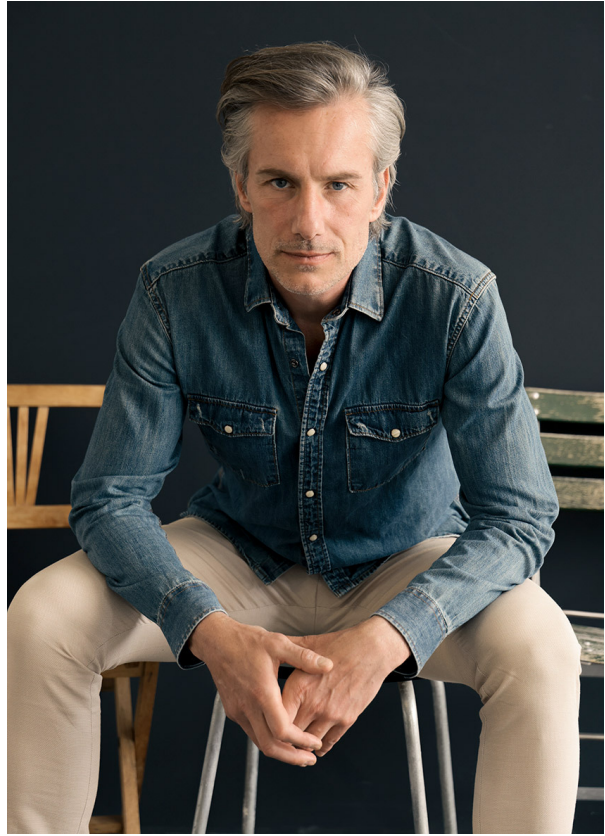

SCOUT

MODEL ● AGENCY

RICHARD B. 40 PLUS

HEIGHT 186 cm BUST/WAIST/HIPS 97/81/101 cm EYES blue HAIR salt & pepper SHOES 43 LOCATION Zürich CH

SCOUT

MODEL ● AGENCY

RICHARD B. 40 PLUS

HEIGHT 186 cm BUST/WAIST/HIPS 97/81/101 cm EYES blue HAIR salt & pepper SHOES 43 LOCATION Zürich CH

SCOUT

MODEL ● AGENCY

RICHARD B. 40 PLUS

HEIGHT 186 cm BUST/WAIST/HIPS 97/81/101 cm EYES blue HAIR salt & pepper SHOES 43 LOCATION Zürich CH