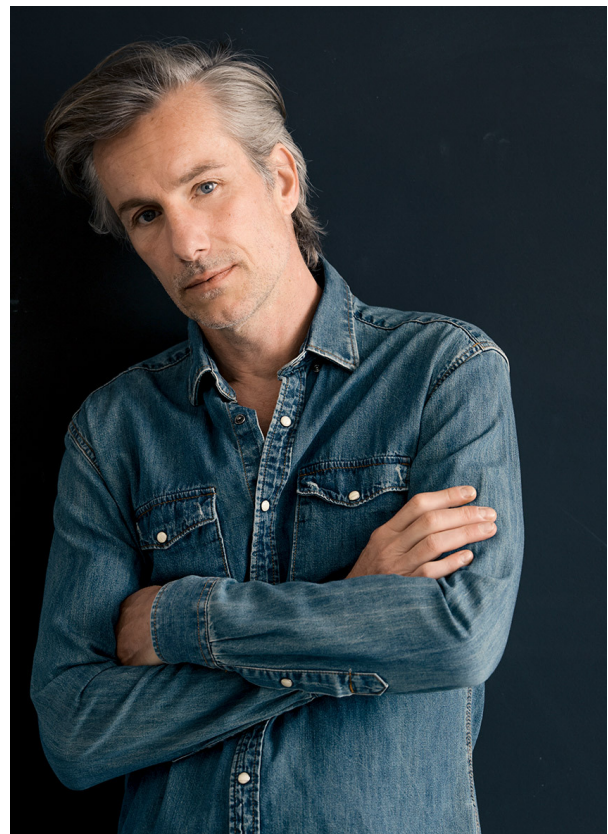

SCOUT

MODEL ● AGENCY

RICHARD B. 40 PLUS

HEIGHT 186 cm BUST/WAIST/HIPS 97/81/101 cm EYES blue HAIR salt & pepper SHOES 43 LOCATION Zürich CH

SCOUT

MODEL ● AGENCY

RICHARD B. 40 PLUS

HEIGHT 186 cm BUST/WAIST/HIPS 97/81/101 cm EYES blue HAIR salt & pepper SHOES 43 LOCATION Zürich CH

SCOUT

MODEL ● AGENCY

RICHARD B. 40 PLUS

HEIGHT 186 cm BUST/WAIST/HIPS 97/81/101 cm EYES blue HAIR salt & pepper SHOES 43 LOCATION Zürich CH