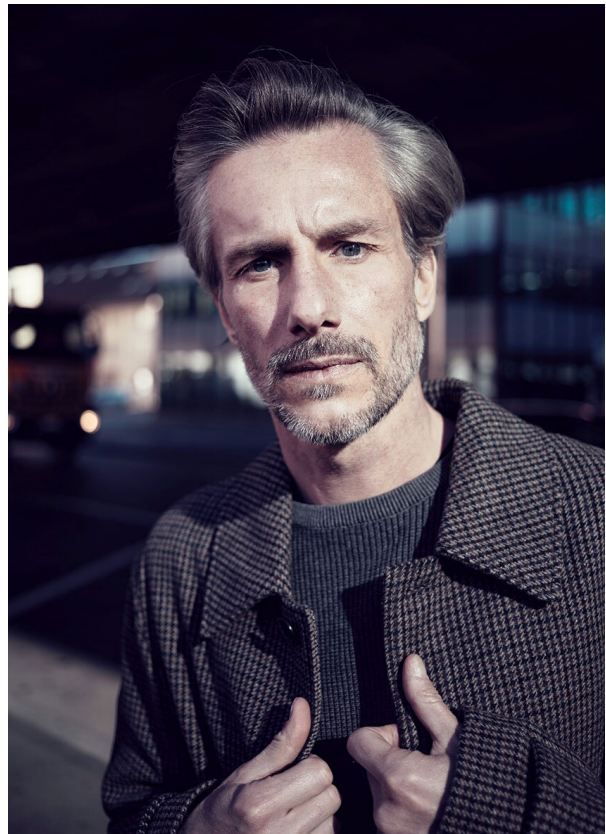

SCOUT

MODEL • AGENCY

RICHARD B. 40 PLUS

HEIGHT 186 cm BUST/WAIST/HIPS 97/81/101 cm EYES blue HAIR brown SHOES 43 LOCATION Zürich CH

SCOUT

MODEL • AGENCY

RICHARD B. 40 PLUS

HEIGHT 186 cm BUST/WAIST/HIPS 97/81/101 cm EYES blue HAIR brown SHOES 43 LOCATION Zürich CH

SCOUT

MODEL • AGENCY

RICHARD B. 40 PLUS

HEIGHT 186 cm BUST/WAIST/HIPS 97/81/101 cm EYES blue HAIR brown SHOES 43 LOCATION Zürich CH