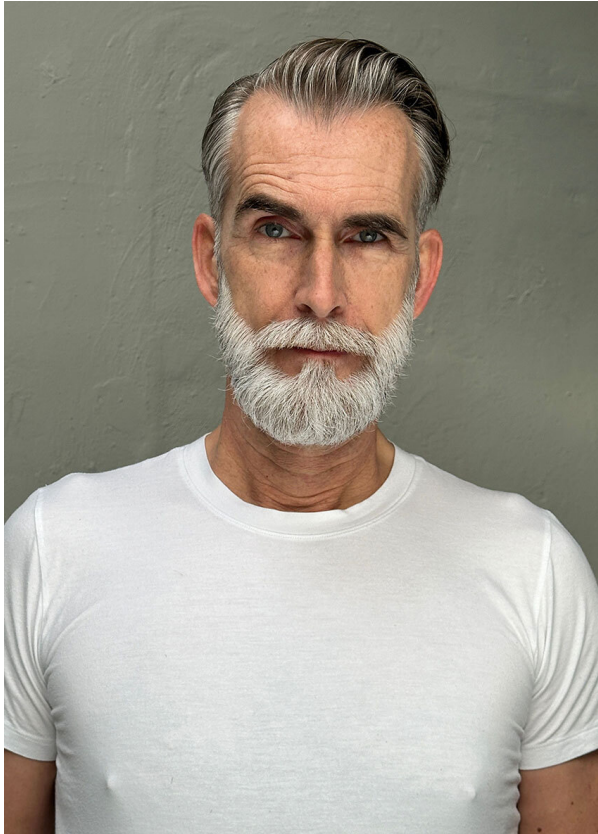

SCOUT

MODEL • AGENCY

RIENUS G. SILVER

HEIGHT 183 cm BUST/WAIST/HIPS 99/82/92 cm EYES blue HAIR salt & pepper SHOES 43 LOCATION Amsterdam NL

SCOUT

MODEL • AGENCY

RIENUS G. SILVER

HEIGHT 183 cm BUST/WAIST/HIPS 99/82/92 cm EYES blue HAIR salt & pepper SHOES 43 LOCATION Amsterdam NL