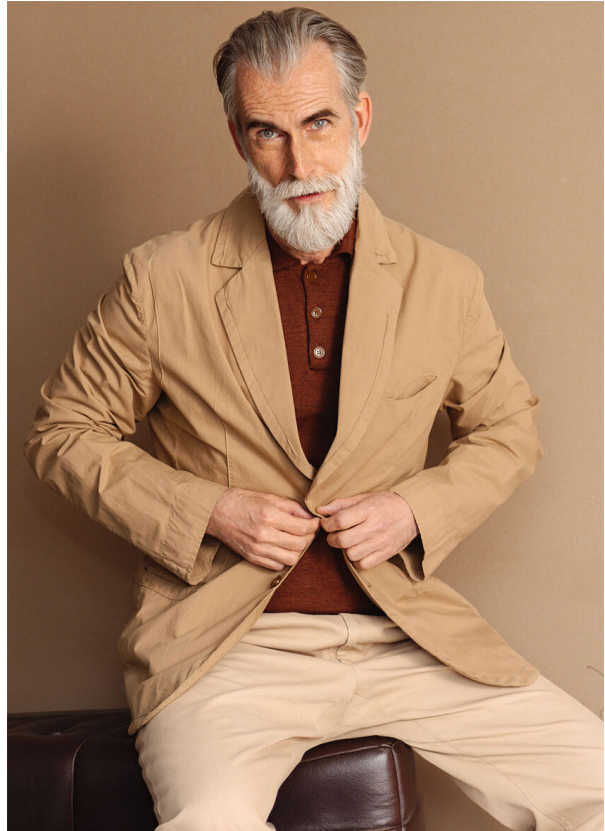

SCOUT

MODEL • AGENCY

RIENUS G. SILVER

HEIGHT 183 cm BUST/WAIST/HIPS 99/82/92 cm EYES blue HAIR salt & pepper SHOES 43 LOCATION Amsterdam NL

SCOUT

MODEL • AGENCY

RIENUS G. SILVER

HEIGHT 183 cm BUST/WAIST/HIPS 99/82/92 cm EYES blue HAIR salt & pepper SHOES 43 LOCATION Amsterdam NL