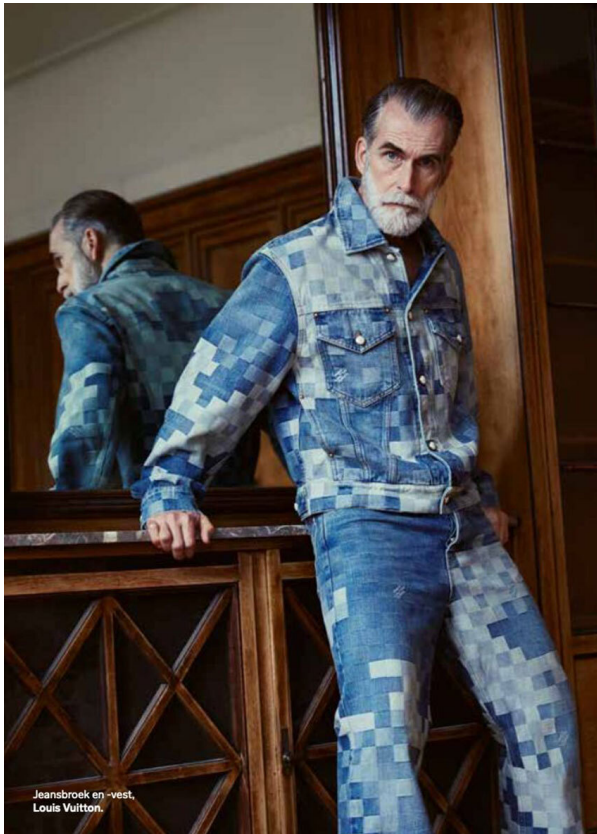

SCOUT

MODEL • AGENCY

RIENUS G. SILVER

HEIGHT 183 cm BUST/WAIST/HIPS 99/82/92 cm EYES blue HAIR salt & pepper SHOES 43 LOCATION Amsterdam NL

SCOUT

MODEL • AGENCY

RIENUS G. SILVER

HEIGHT 183 cm BUST/WAIST/HIPS 99/82/92 cm EYES blue HAIR salt & pepper SHOES 43 LOCATION Amsterdam NL

SCOUT

MODEL • AGENCY

RIENUS G. SILVER

HEIGHT 183 cm BUST/WAIST/HIPS 99/82/92 cm EYES blue HAIR salt & pepper SHOES 43 LOCATION Amsterdam NL