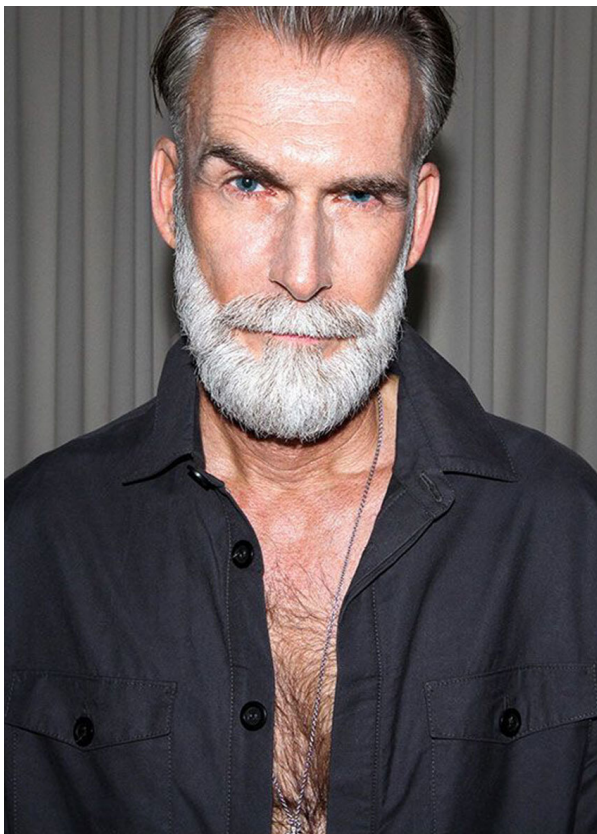

SCOUT

MODEL • AGENCY

RIENUS G. SILVER

HEIGHT 183 cm BUST/WAIST/HIPS 99/82/92 cm EYES blue HAIR salt & pepper SHOES 43 LOCATION Amsterdam NL

SCOUT

MODEL • AGENCY

RIENUS G. SILVER

HEIGHT 183 cm BUST/WAIST/HIPS 99/82/92 cm EYES blue HAIR salt & pepper SHOES 43 LOCATION Amsterdam NL