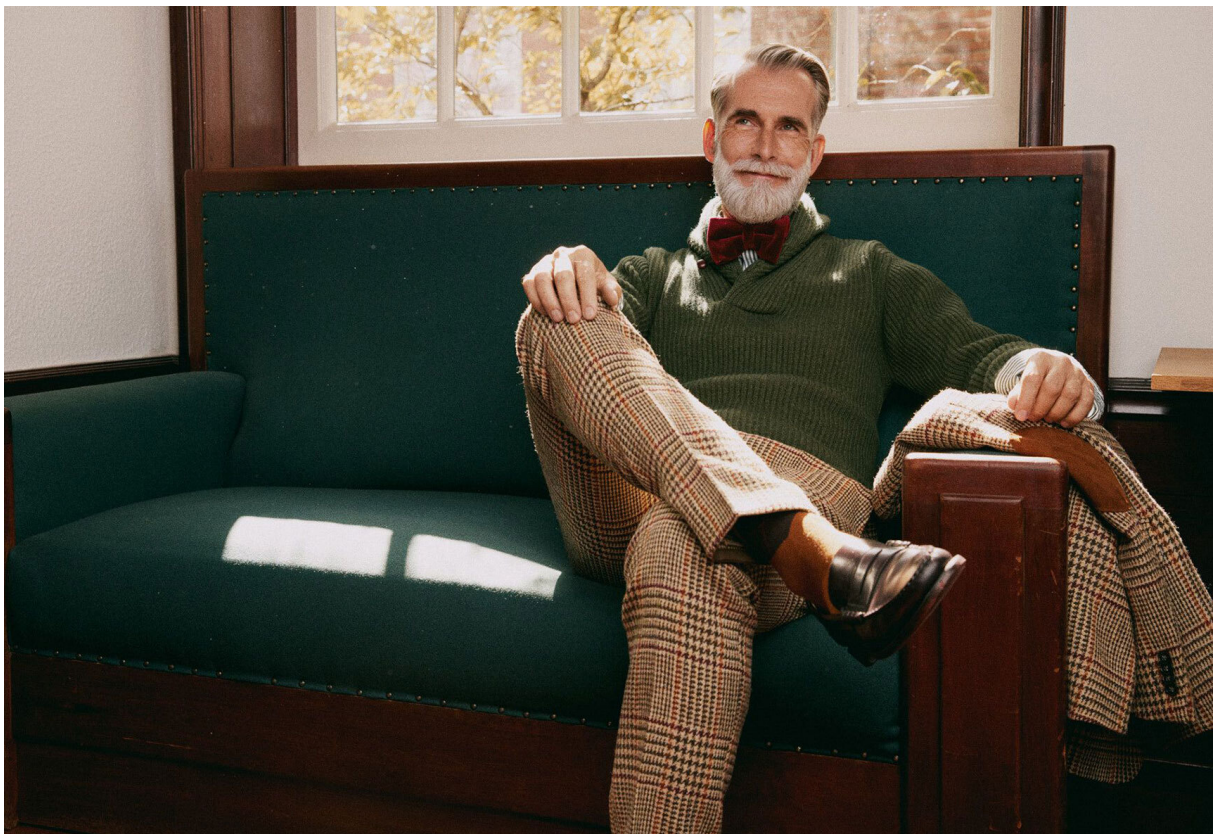

SCOUT

MODEL • AGENCY

RIENUS G. SILVER

HEIGHT 183 cm BUST/WAIST/HIPS 99/82/92 cm EYES blue HAIR salt & pepper SHOES 43 LOCATION Amsterdam NL

SCOUT

MODEL • AGENCY

RIENUS G. SILVER

HEIGHT 183 cm BUST/WAIST/HIPS 99/82/92 cm EYES blue HAIR salt & pepper SHOES 43 LOCATION Amsterdam NL

SCOUT

RIENUS G. SILVER

MODEL • AGENCY

HEIGHT 183 cm BUST/WAIST/HIPS 99/82/92 cm EYES blue HAIR salt & pepper SHOES 43 LOCATION Amsterdam NL

SCOUT

MODEL ● AGENCY

RIENUS G. SILVER

HEIGHT 183 cm BUST/WAIST/HIPS 99/82/92 cm EYES blue HAIR salt & pepper SHOES 43 LOCATION Amsterdam NL

SCOUT

MODEL • AGENCY

RIENUS G. SILVER

HEIGHT 183 cm BUST/WAIST/HIPS 99/82/92 cm EYES blue HAIR salt & pepper SHOES 43 LOCATION Amsterdam NL