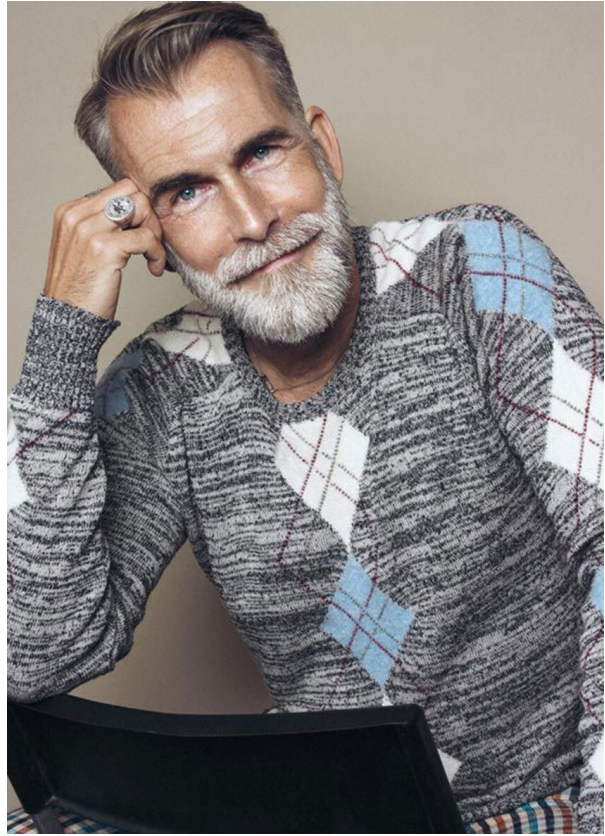

SCOUT

MODEL • AGENCY

RIENUS G. SILVER

HEIGHT 183 cm BUST/WAIST/HIPS 99/82/92 cm EYES blue HAIR salt & pepper SHOES 43 LOCATION Amsterdam NL

SCOUT

MODEL • AGENCY

RIENUS G. SILVER

HEIGHT 183 cm BUST/WAIST/HIPS 99/82/92 cm EYES blue HAIR salt & pepper SHOES 43 LOCATION Amsterdam NL