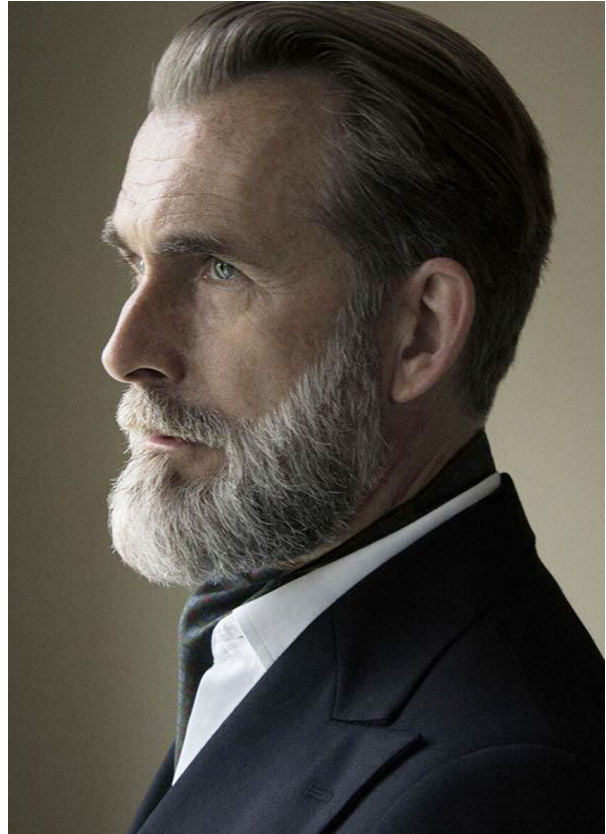

SCOUT

MODEL • AGENCY

RIENUS G. SILVER

HEIGHT 183 cm BUST/WAIST/HIPS 99/82/92 cm EYES blue HAIR salt & pepper SHOES 43 LOCATION Amsterdam NL

SCOUT

MODEL • AGENCY

RIENUS G. SILVER

HEIGHT 183 cm BUST/WAIST/HIPS 99/82/92 cm EYES blue HAIR salt & pepper SHOES 43 LOCATION Amsterdam NL

SCOUT

RIENUS G. SILVER

MODEL • AGENCY

HEIGHT 183 cm BUST/WAIST/HIPS 99/82/92 cm EYES blue HAIR salt & pepper SHOES 43 LOCATION Amsterdam NL

SCOUT

MODEL ● AGENCY

RIENUS G. SILVER

HEIGHT 183 cm BUST/WAIST/HIPS 99/82/92 cm EYES blue HAIR salt & pepper SHOES 43 LOCATION Amsterdam NL

SCOUT

MODEL • AGENCY

RIENUS G. SILVER

HEIGHT 183 cm BUST/WAIST/HIPS 99/82/92 cm EYES blue HAIR salt & pepper SHOES 43 LOCATION Amsterdam NL