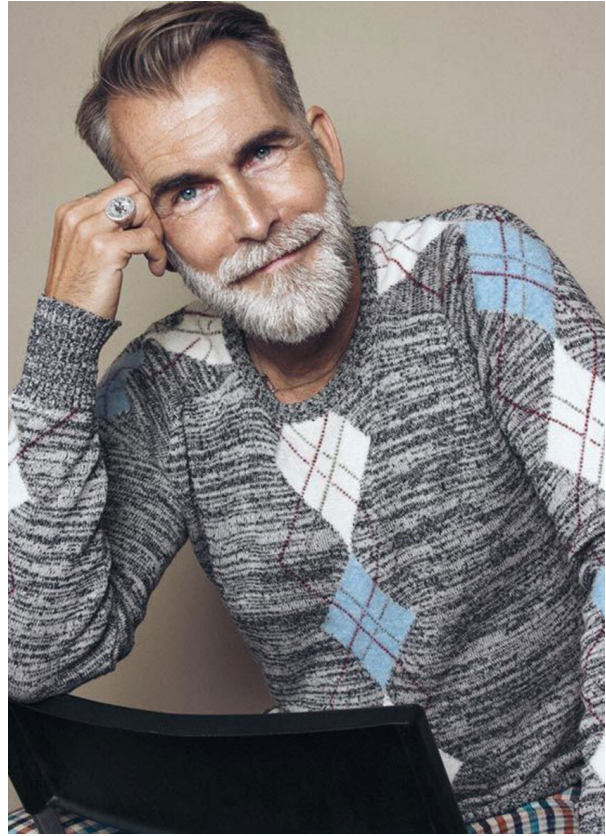

SCOUT

MODEL • AGENCY

RIENUS G. SILVER

HEIGHT 183 cm BUST/WAIST/HIPS 99/82/92 cm EYES blue HAIR salt & pepper SHOES 43 LOCATION Amsterdam NL

SCOUT

MODEL • AGENCY

RIENUS G. SILVER

HEIGHT 183 cm BUST/WAIST/HIPS 99/82/92 cm EYES blue HAIR salt & pepper SHOES 43 LOCATION Amsterdam NL