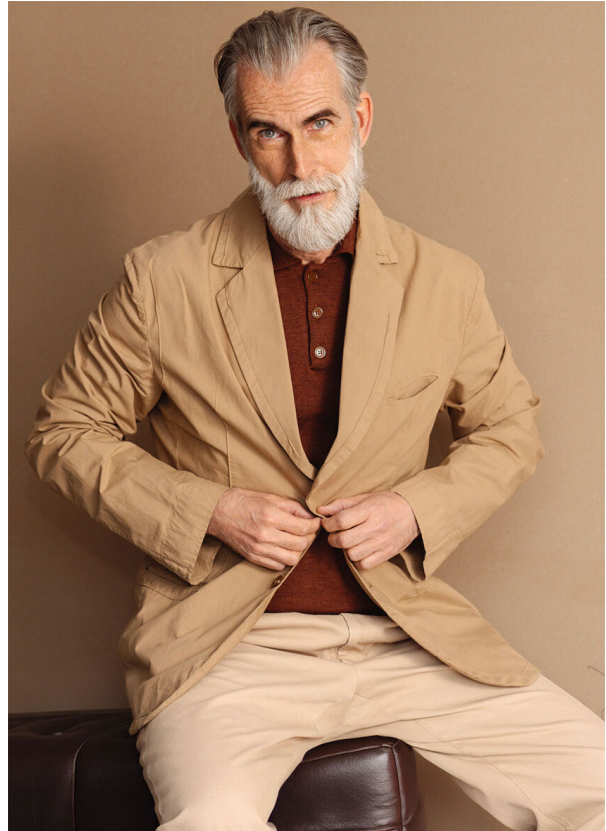

SCOUT

MODEL • AGENCY

RIENUS G. SILVER

HEIGHT 183 cm BUST/WAIST/HIPS 99/82/92 cm EYES blue HAIR salt & pepper SHOES 43 LOCATION Amsterdam NL

SCOUT

MODEL • AGENCY

RIENUS G. SILVER

HEIGHT 183 cm BUST/WAIST/HIPS 99/82/92 cm EYES blue HAIR salt & pepper SHOES 43 LOCATION Amsterdam NL