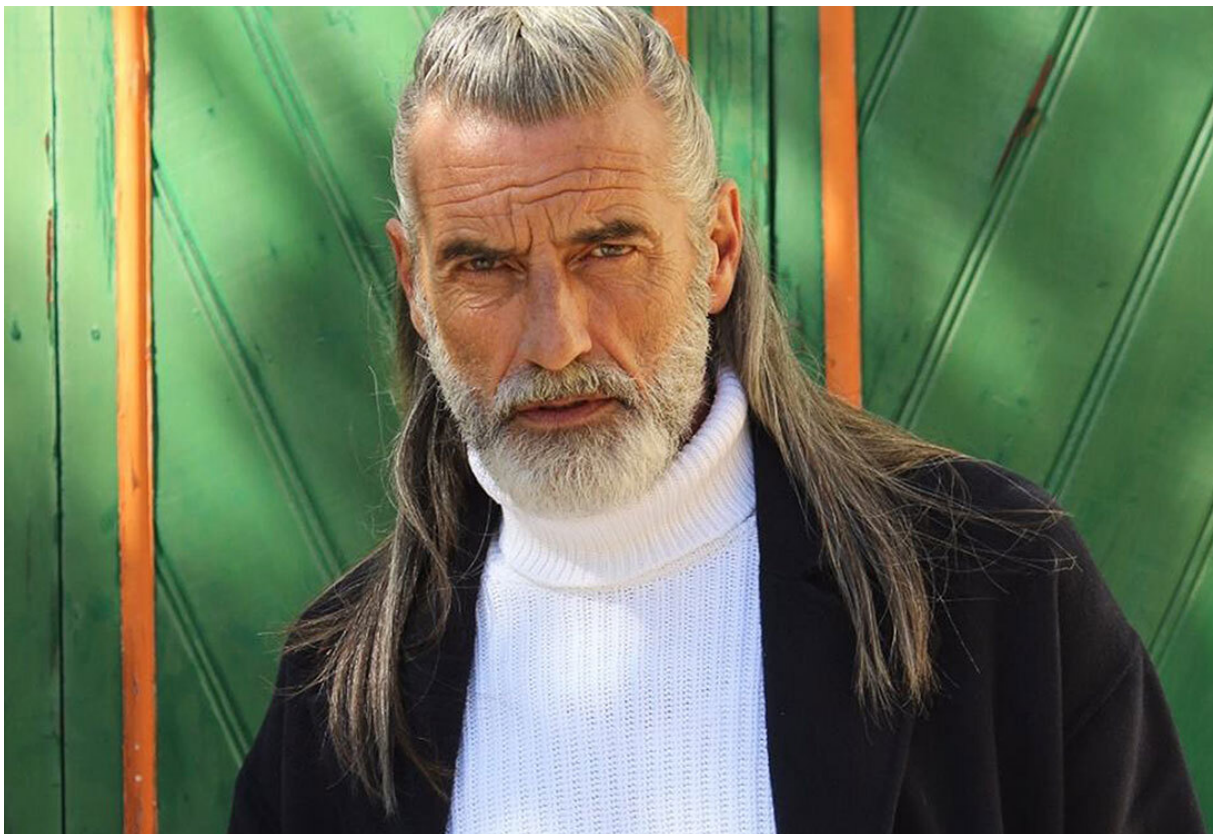

SCOUT

MODEL • AGENCY

RODOLPHE V.B. SILVER

HEIGHT 184 cm BUST/WAIST/HIPS 109/87/98 cm EYES green HAIR grey SHOES 44 LOCATION Barcelona ES