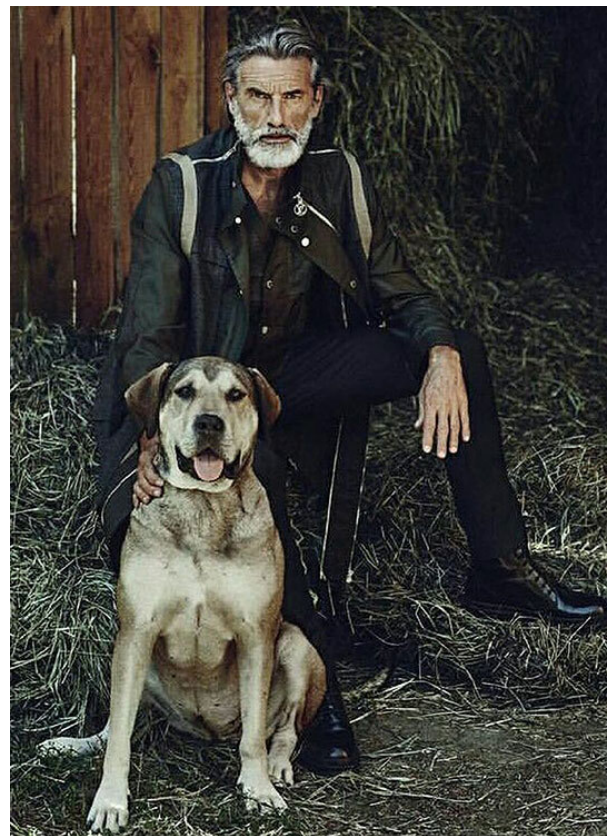

# SCOUT

MODEL • AGENCY

**RODOLPHE V.B.** SILVER

HEIGHT 184 cm BUST/WAIST/HIPS 109/87/98 cm EYES green HAIR grey SHOES 44 LOCATION Barcelona ES

# SCOUT

RODOLPHE V.B. SILVER

MODEL • AGENCY

HEIGHT 184 cm BUST/WAIST/HIPS 109/87/98 cm EYES green HAIR grey SHOES 44 LOCATION Barcelona ES

## RODOLPHE V.B. SILVER

HEIGHT 184 cm BUST/WAIST/HIPS 109/87/98 cm EYES green HAIR grey SHOES 44 LOCATION Barcelona ES

# SCOUT

**RODOLPHE V.B.** SILVER

MODEL • AGENCY

HEIGHT 184 cm BUST/WAIST/HIPS 109/87/98 cm EYES green HAIR grey SHOES 44 LOCATION Barcelona ES