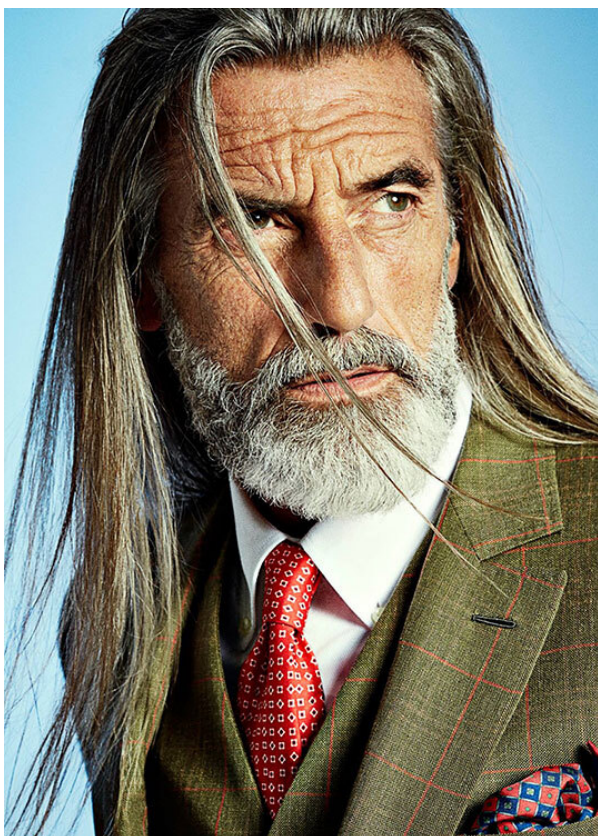

SCOUT

MODEL • AGENCY

RODOLPHE V.B. SILVER

HEIGHT 184 cm BUST/WAIST/HIPS 109/87/98 cm EYES green HAIR grey SHOES 44 LOCATION Barcelona ES