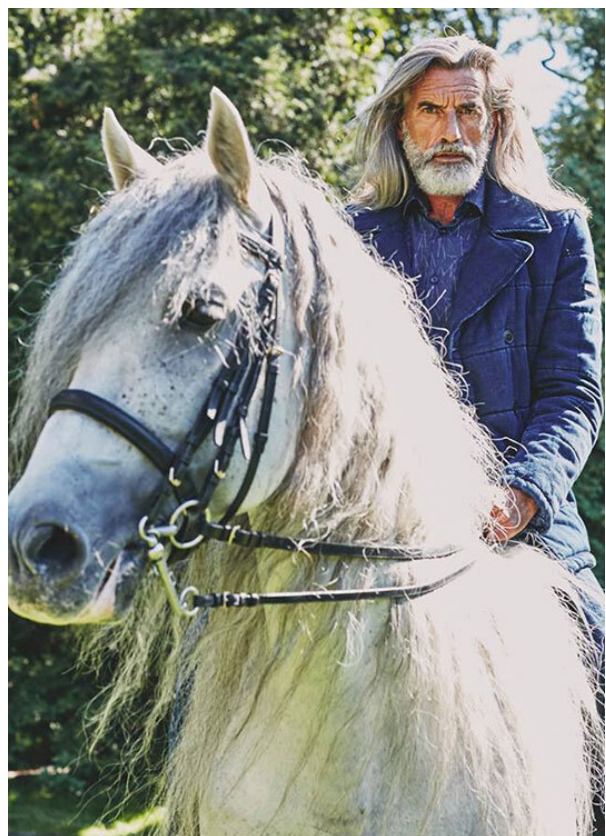

SCOUT

MODEL • AGENCY

RODOLPHE V.B. SILVER

HEIGHT 184 cm BUST/WAIST/HIPS 109/87/98 cm EYES green HAIR grey SHOES 44 LOCATION Barcelona ES