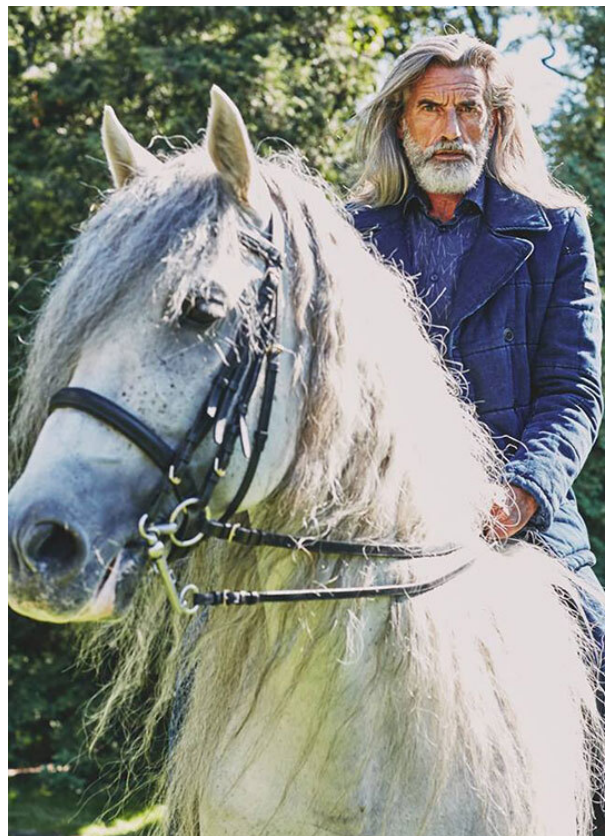

SCOUT

MODEL • AGENCY

RODOLPHE V.B. SILVER

HEIGHT 184 cm BUST/WAIST/HIPS 109/87/98 cm EYES green HAIR grey SHOES 44 LOCATION Barcelona ES