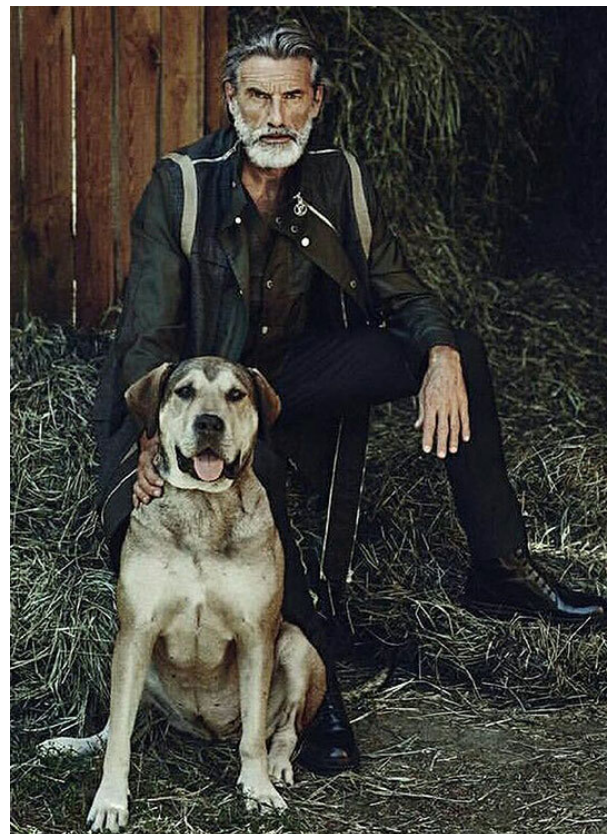

SCOUT

MODEL • AGENCY

RODOLPHE V.B. SILVER

HEIGHT 184 cm BUST/WAIST/HIPS 109/87/98 cm EYES green HAIR grey SHOES 44 LOCATION Barcelona ES

SCOUT

RODOLPHE V.B. SILVER

MODEL • AGENCY

HEIGHT 184 cm BUST/WAIST/HIPS 109/87/98 cm EYES green HAIR grey SHOES 44 LOCATION Barcelona ES

SCOUT

RODOLPHE V.B. SILVER

MODEL • AGENCY

HEIGHT 184 cm BUST/WAIST/HIPS 109/87/98 cm EYES green HAIR grey SHOES 44 LOCATION Barcelona ES

SCOUT

RODOLPHE V.B. SILVER

MODEL • AGENCY

HEIGHT 184 cm BUST/WAIST/HIPS 109/87/98 cm EYES green HAIR grey SHOES 44 LOCATION Barcelona ES

SCOUT

MODEL • AGENCY

RODOLPHE V.B. SILVER

HEIGHT 184 cm BUST/WAIST/HIPS 109/87/98 cm EYES green HAIR grey SHOES 44 LOCATION Barcelona ES

SCOUT

MODEL • AGENCY

RODOLPHE V.B. SILVER

HEIGHT 184 cm BUST/WAIST/HIPS 109/87/98 cm EYES green HAIR grey SHOES 44 LOCATION Barcelona ES