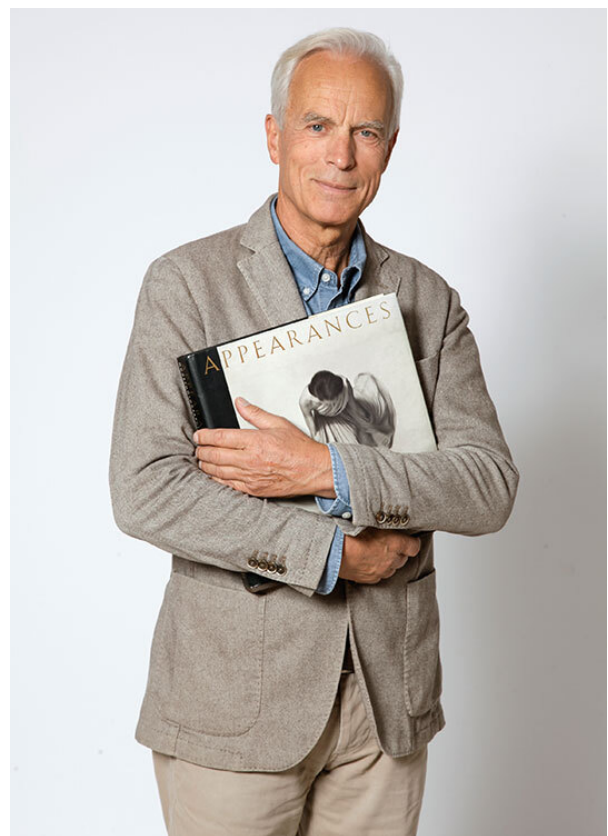

SCOUT

MODEL ● AGENCY

RUDOLF K. SILVER

HEIGHT 183 cm BUST/WAIST/HIPS 94/86/102 cm EYES blue HAIR salt & pepper SHOES 42 ½ LOCATION Zürich CH

SCOUT

MODEL ● AGENCY

RUDOLF K. SILVER

HEIGHT 183 cm BUST/WAIST/HIPS 94/86/102 cm EYES blue HAIR salt & pepper SHOES 42 ½ LOCATION Zürich CH

SCOUT

MODEL ● AGENCY

RUDOLF K. SILVER

HEIGHT 183 cm BUST/WAIST/HIPS 94/86/102 cm EYES blue HAIR salt & pepper SHOES 42 ½ LOCATION Zürich CH