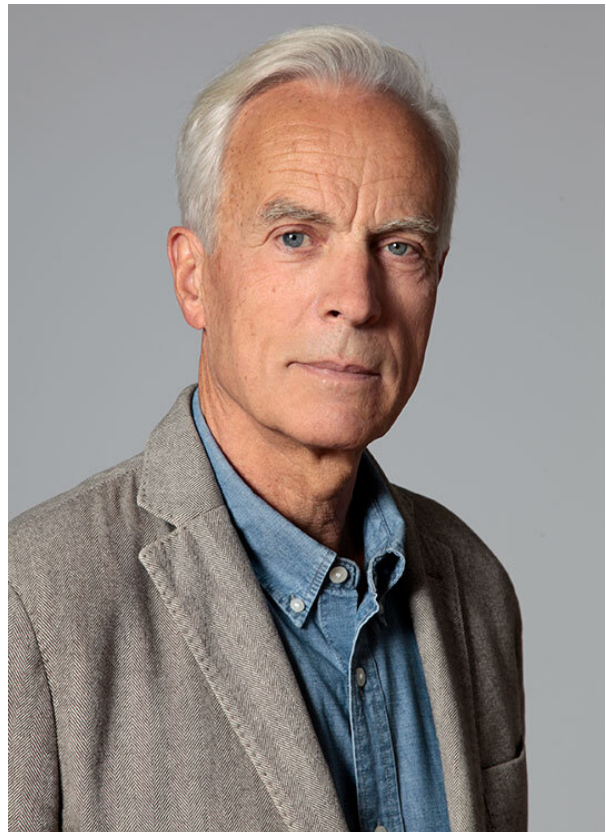

SCOUT

MODEL ● AGENCY

RUDOLF K. SILVER

HEIGHT 183 cm BUST/WAIST/HIPS 94/86/102 cm EYES blue HAIR salt & pepper SHOES 42 ½ LOCATION Zürich CH

SCOUT

MODEL ● AGENCY

RUDOLF K. SILVER

HEIGHT 183 cm BUST/WAIST/HIPS 94/86/102 cm EYES blue HAIR salt & pepper SHOES 42 ½ LOCATION Zürich CH

SCOUT

MODEL ● AGENCY

RUDOLF K. SILVER

HEIGHT 183 cm BUST/WAIST/HIPS 94/86/102 cm EYES blue HAIR salt & pepper SHOES 42 ½ LOCATION Zürich CH