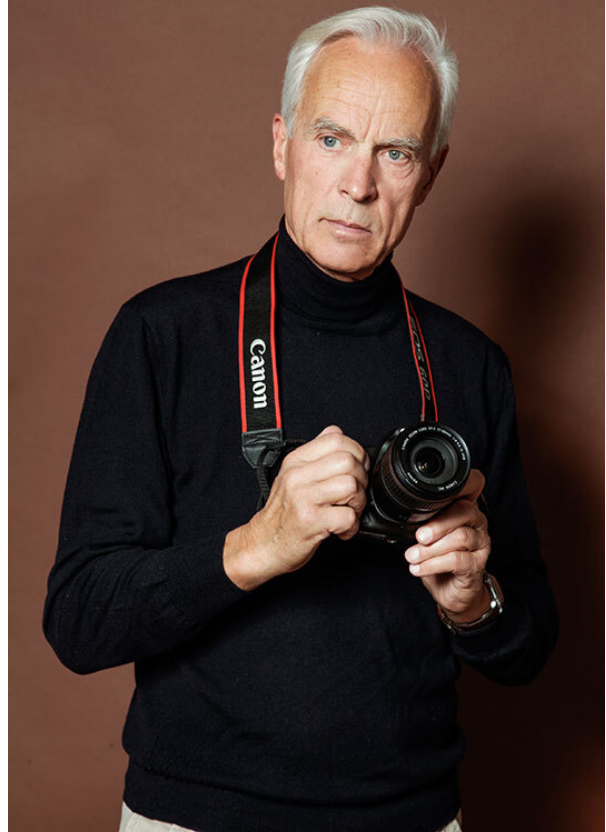

SCOUT

MODEL ● AGENCY

RUDOLF K. SILVER

HEIGHT 183 cm BUST/WAIST/HIPS 94/86/102 cm EYES blue HAIR salt & pepper SHOES 42 ½ LOCATION Zürich CH

SCOUT

MODEL ● AGENCY

RUDOLF K. SILVER

HEIGHT 183 cm BUST/WAIST/HIPS 94/86/102 cm EYES blue HAIR salt & pepper SHOES 42 ½ LOCATION Zürich CH

SCOUT

MODEL ● AGENCY

RUDOLF K. SILVER

HEIGHT 183 cm BUST/WAIST/HIPS 94/86/102 cm EYES blue HAIR salt & pepper SHOES 42 ½ LOCATION Zürich CH