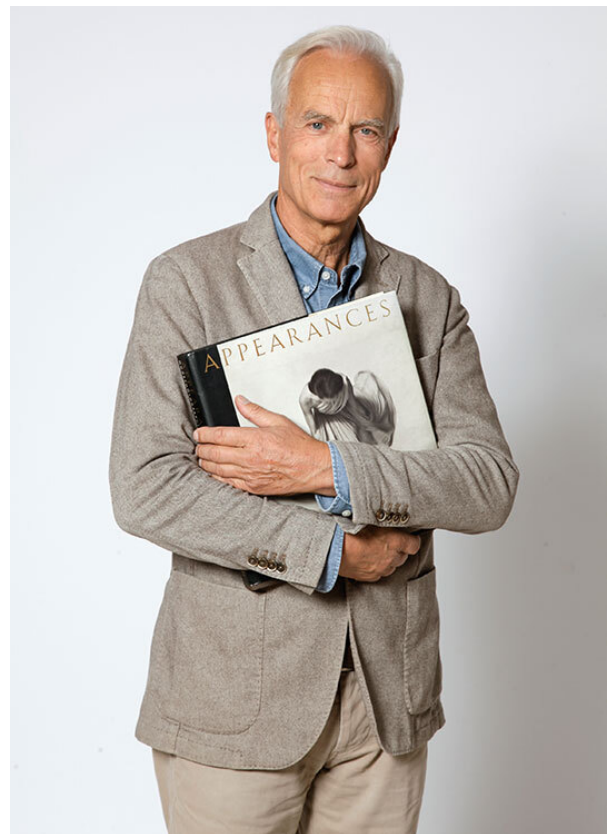

SCOUT

MODEL ● AGENCY

RUDOLF K. SILVER

HEIGHT 183 cm BUST/WAIST/HIPS 94/86/102 cm EYES blue HAIR salt & pepper SHOES 42 ½ LOCATION Zürich CH

SCOUT

MODEL ● AGENCY

RUDOLF K. SILVER

HEIGHT 183 cm BUST/WAIST/HIPS 94/86/102 cm EYES blue HAIR salt & pepper SHOES 42 ½ LOCATION Zürich CH

SCOUT

MODEL ● AGENCY

RUDOLF K. SILVER

HEIGHT 183 cm BUST/WAIST/HIPS 94/86/102 cm EYES blue HAIR salt & pepper SHOES 42 ½ LOCATION Zürich CH