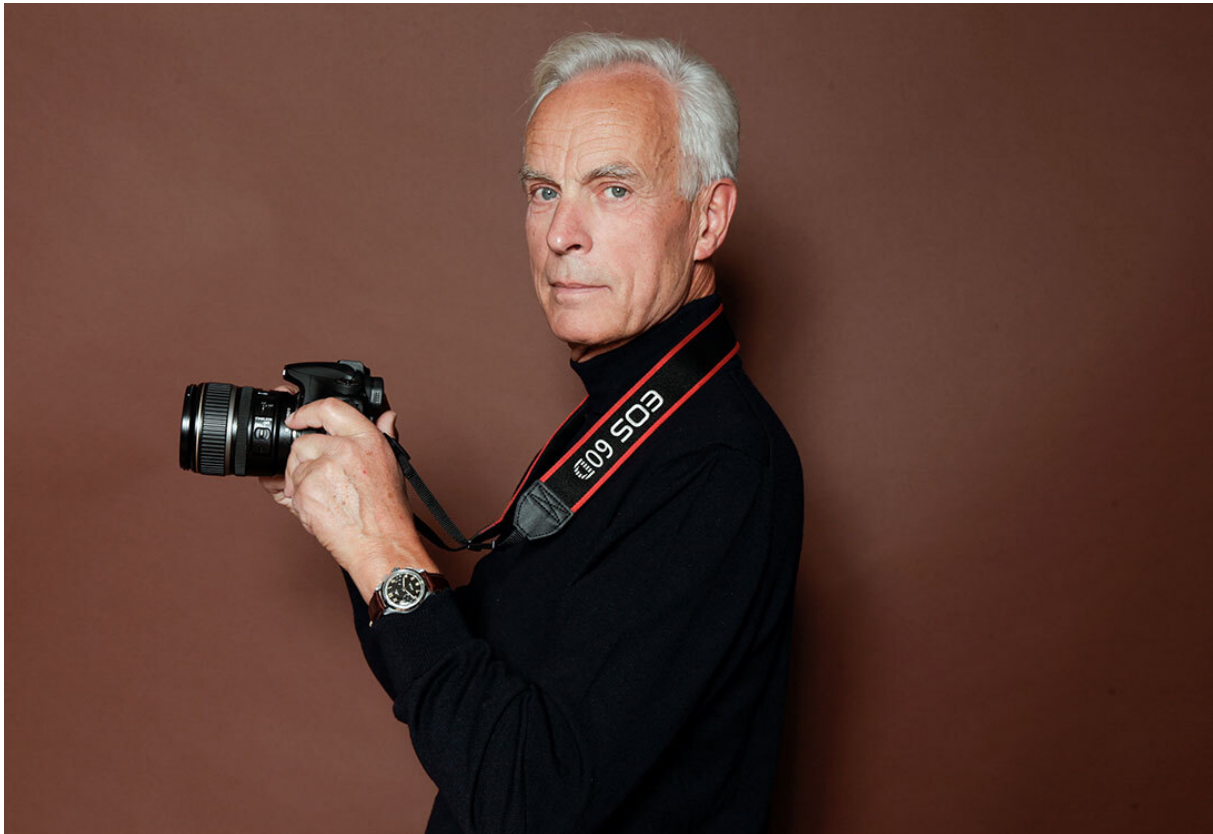

SCOUT

MODEL ● AGENCY

RUDOLF K. SILVER

HEIGHT 183 cm BUST/WAIST/HIPS 94/86/102 cm EYES blue HAIR salt & pepper SHOES 42 ½ LOCATION Zürich CH

SCOUT

MODEL ● AGENCY

RUDOLF K. SILVER

HEIGHT 183 cm BUST/WAIST/HIPS 94/86/102 cm EYES blue HAIR salt & pepper SHOES 42 ½ LOCATION Zürich CH

SCOUT

MODEL ● AGENCY

RUDOLF K. SILVER

HEIGHT 183 cm BUST/WAIST/HIPS 94/86/102 cm EYES blue HAIR salt & pepper SHOES 42 ½ LOCATION Zürich CH