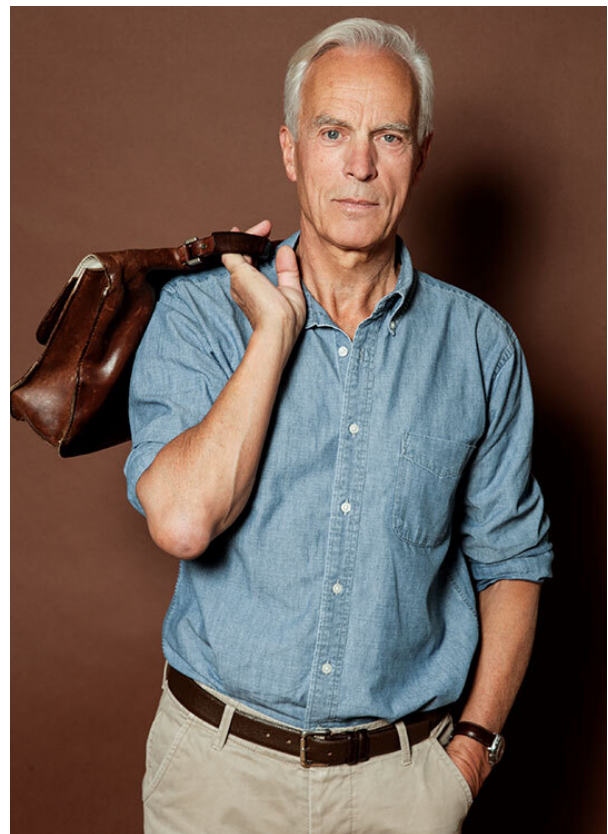

SCOUT

MODEL ● AGENCY

RUDOLF K. SILVER

HEIGHT 183 cm BUST/WAIST/HIPS 94/86/102 cm EYES blue HAIR salt & pepper SHOES 42 ½ LOCATION Zürich CH

SCOUT

MODEL ● AGENCY

RUDOLF K. SILVER

HEIGHT 183 cm BUST/WAIST/HIPS 94/86/102 cm EYES blue HAIR salt & pepper SHOES 42 ½ LOCATION Zürich CH

SCOUT

MODEL ● AGENCY

RUDOLF K. SILVER

HEIGHT 183 cm BUST/WAIST/HIPS 94/86/102 cm EYES blue HAIR salt & pepper SHOES 42 ½ LOCATION Zürich CH