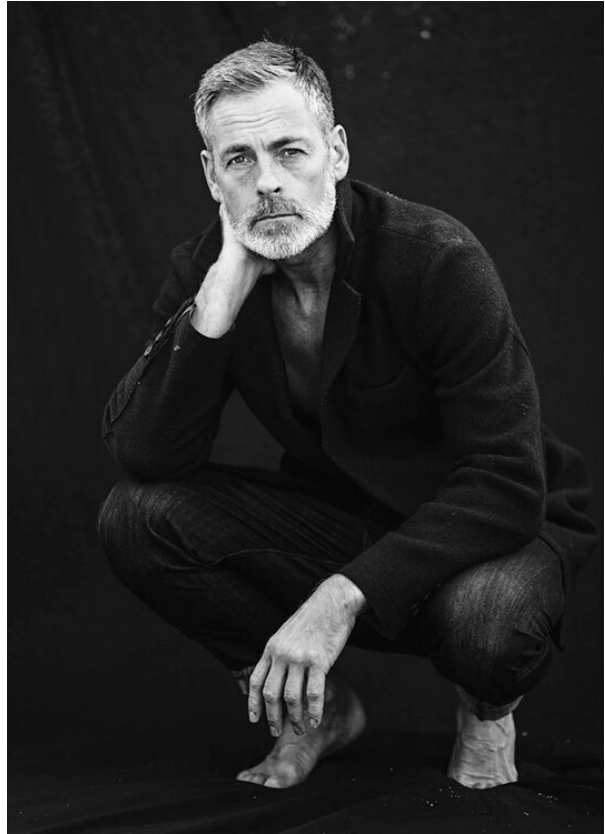

SCOUT

MODEL • AGENCY

RUEDIGER SCH. ^{SILVER}

HEIGHT 183 cm BUST/WAIST/HIPS 102/89/98 cm EYES blue HAIR brown grey SHOES 43 LOCATION München DE

SCOUT

MODEL • AGENCY

RUEDIGER SCH. ^{SILVER}

HEIGHT 183 cm BUST/WAIST/HIPS 102/89/98 cm EYES blue HAIR brown grey SHOES 43 LOCATION München DE

SCOUT

MODEL ● AGENCY

RUEDIGER SCH. SILVER

HEIGHT 183 cm BUST/WAIST/HIPS 102/89/98 cm EYES blue HAIR brown grey SHOES 43 LOCATION München DE

SCOUT

MODEL ● AGENCY

RUEDIGER SCH. SILVER

HEIGHT 183 cm BUST/WAIST/HIPS 102/89/98 cm EYES blue HAIR brown grey SHOES 43 LOCATION München DE

SCOUT

MODEL ● AGENCY

RUEDIGER SCH. ^{SILVER}

HEIGHT 183 cm BUST/WAIST/HIPS 102/89/98 cm EYES blue HAIR brown grey SHOES 43 LOCATION München DE