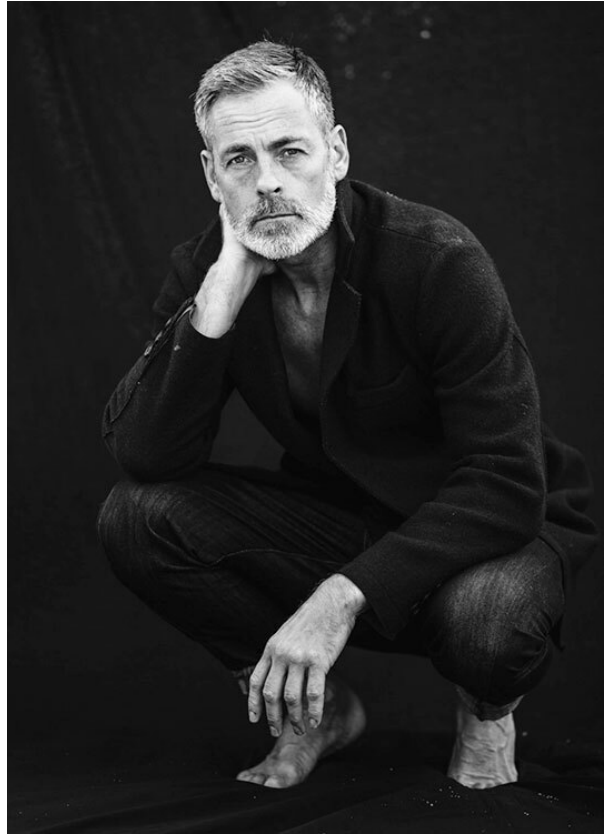

# SCOUT

MODEL • AGENCY

## RUEDIGER SCH. SILVER

HEIGHT 183 cm BUST/WAIST/HIPS 102/89/98 cm EYES blue HAIR brown grey SHOES 43 LOCATION München DE

## RUEDIGER SCH. <sup>SILVER</sup>

HEIGHT 183 cm BUST/WAIST/HIPS 102/89/98 cm EYES blue HAIR brown grey SHOES 43 LOCATION München DE